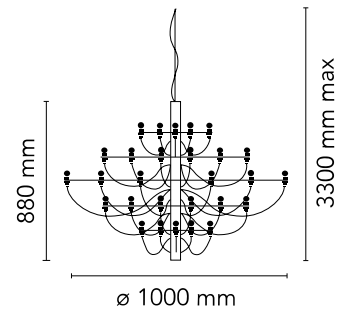

FLOS

A1502059 Brass

2097/50 (clear bulbs)

Designed by Gino Sarfatti, 1958

LED retrofit - 50 x 2W

Suspension lamp providing diffused light. Steel central structure with brass arms, both available either chromium-plated, black or golded. Steel ceiling fitting and rose.

Physical

Colour	Brass
Length (mm)	1000
Cord colour	Black
Cord length (mm)	2800
Canopy colour	Black
Canopy length/diameter (mm)	146
Canopy height (mm)	36
Net weight (kg)	10.03
Package volume (m3)	0.04
IP internal	20