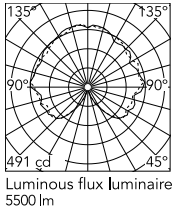

Schematic light drawing

Photometric

Lighting type	Total
Light distribution	Asymmetric
Extreme cut off	No

Electrical

Insulation class	I
Frequency (Hz)	50/60
Main voltage (Vac)	220-250
Dimmable	Yes
Dimming interface	Remote Dimmable (Dimmer Not Included)
Batteries inside	No