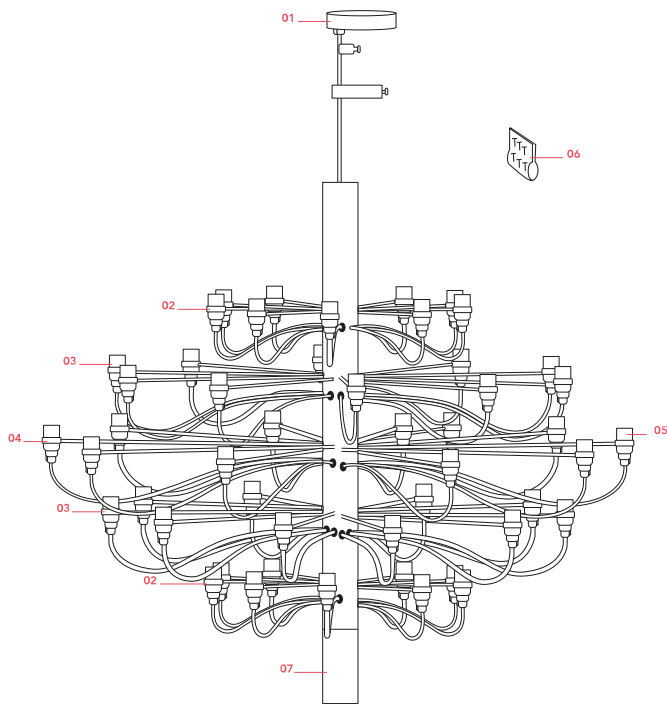

Physical

Colour	Brass
Length (mm)	1000
Cord colour	Black
Cord length (mm)	2800
Canopy colour	Black
Canopy length/diameter (mm)	146
Canopy height (mm)	36
Net weight (kg)	10.03
Package volume (m3)	0.04
IP internal	20

RF28889

LED Frosted Mini Lamp E14 2,7W
2700K Dimmable (Set 20pcs)

INCLUDED

RF28890

LED Clear Mini Lamp E14 2W
2200K Dimmable (Set 20pcs)

NOT INCLUDED

RF28987

LED Frosted Mini Lamp E14 2,7W
2700K Dimmable (set 32pcs)

INCLUDED

RF28988

LED Clear Mini Lamp E14 2W
2200K Dimmable (Set 32pcs)

Spare Parts

01.	2097-18-30-50 black ceiling rose	RF1500331
02.	Brass short arm (200mm)	RL7060459
03.	Brass medium arm (375mm)	RL7060558
04.	Brass long arm (475mm)	RL7060659
05.	2097 E14 lamp holder	RL7050100
06.	2097 Brass screw kit	RL7050759
07.	Brass lower cap	RL7060158

RF1500331

2097-18-30-50 black ceiling rose

RL7060459

Brass short arm (200mm)

RL7060558

Brass medium arm (375mm)

RL7060659

Brass long arm (475mm)