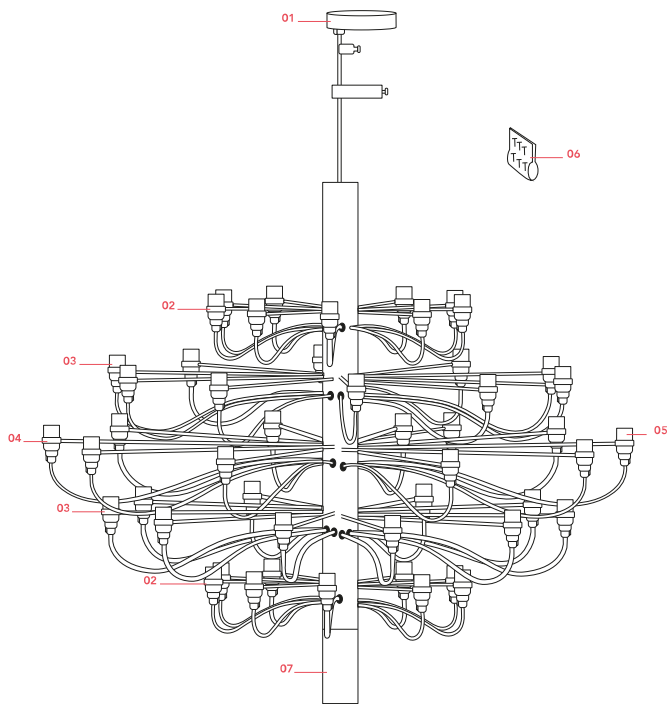

## 2097/50 (clear bulbs)

Designed by Gino Sarfatti, 1958

LED retrofit - 50 x 2W

Suspension lamp providing diffused light. Steel central structure with brass arms, both available either chromium-plated, black or golded. Steel ceiling fitting and rose.

## Schematic light drawing

RF28889

LED Frosted Mini Lamp E14 2,7W  
2700K Dimmable (Set 20pcs)

INCLUDED

RF28890

LED Clear Mini Lamp E14 2W  
2200K Dimmable (Set 20pcs)

NOT INCLUDED

RF28987

LED Frosted Mini Lamp E14 2,7W  
2700K Dimmable (set 32pcs)

## Spare Parts

01.	2097-18-30-50 black ceiling rose	RF1500331
02.	Chrome short arm (200mm)	RL7060457
03.	Chrome medium arm (375mm)	RL7060557
04.	Chrome long arm (475mm)	RL7060657
05.	2097 E14 lamp holder	RL7050100
06.	Chrome screw kit	RL7050757
07.	Chrome lower cap	RL7060157