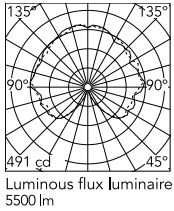

### Physical

Colour	Chrome
Length (mm)	1000
Cord colour	Black
Cord length (mm)	2800
Canopy colour	Black
Canopy length/diameter (mm)	146
Canopy height (mm)	36
Net weight (kg)	10.03
Package volume (m3)	0.04
IP internal	20

### Photometric Files

[LDT / IES](#)  LDT

## Schematic light drawing