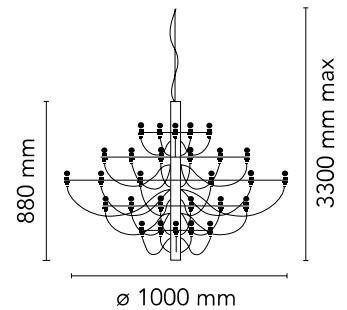

## 2097/50 (clear bulbs)

Designed by Gino Sarfatti, 1958

LED retrofit - 50 x 2W

Suspension lamp providing diffused light. Steel central structure with brass arms, both available either chromium-plated, black or golded. Steel ceiling fitting and rose.

### Physical

Colour	Chrome
Length (mm)	1000
Cord colour	Black
Cord length (mm)	2800
Canopy colour	Black
Canopy length/diameter (mm)	146
Canopy height (mm)	36
Net weight (kg)	10.03
Package volume (m3)	0.04
IP internal	20