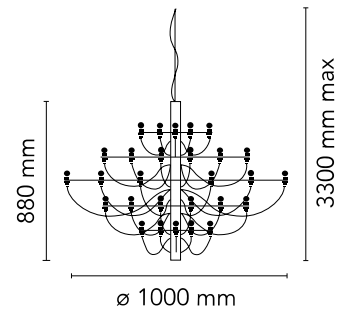

FLOS

■ A1502031 Matte Black

2097/50 (clear bulbs)

Designed by Gino Sarfatti, 1958

LED retrofit - 50 x 15W

Suspension lamp providing diffused light. Steel central structure with brass arms, both available either chromium-plated, black or golded. Steel ceiling fitting and rose.

Are you a professional and your project needs consulting and support?

[BOOK AN APPOINTMENT](#)

Main specifications

EAN	8059607000489
Mounting	Suspension
Environments	Indoor dry location
Light Source Type	Bulb
Lamp category	LED retrofit
Lamp holders	E14
Ilcos	IBS/F
Number of heads	50
Power (W)	15

Physical

Colour	Matte Black
Length (mm)	1000
Cord colour	Black
Cord length (mm)	2800
Canopy colour	Black
Canopy dimension (mm)	146
Canopy height (mm)	36
Net weight (kg)	10.03
Package volume (m3)	0.04
IP internal	20