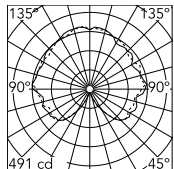

Schematic light drawing

Luminous flux Luminaire
5500 lm

Photometric

Lighting type	Total
Light distribution	Asymmetric
Extreme cut off	No

Electrical

Insulation class	I
Frequency (Hz)	50/60
Main voltage (Vac)	220-250
LED voltage Vf (Vdc)	null
Dimmable	Yes
Dimming interface	Remote Dimmable (Dimmer Not Included)
Batteries inside	No