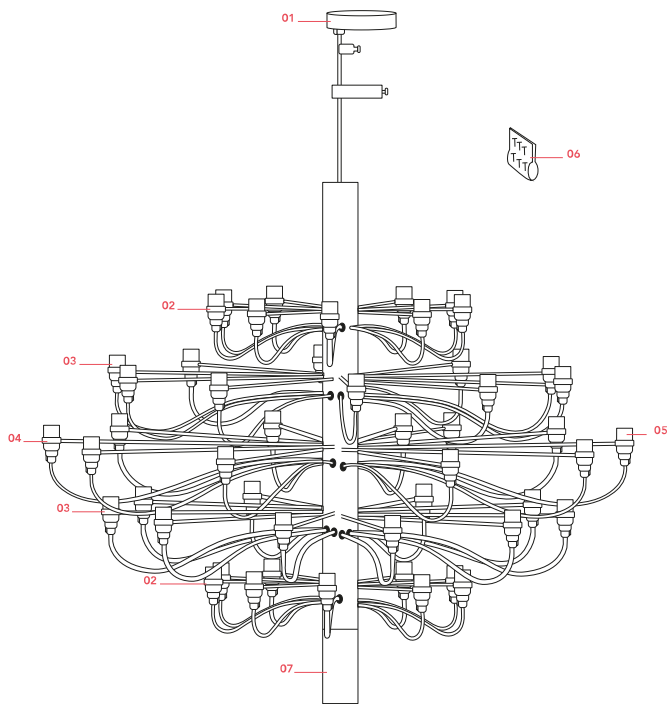

Physical

Colour	Matte Black
Length (mm)	1000
Cord colour	Black
Cord length (mm)	2800
Canopy colour	Black
Canopy dimension (mm)	146
Canopy height (mm)	36
Net weight (kg)	10.03
Package volume (m3)	0.04
IP internal	20

RF28889

LED Frosted Mini Lamp E14 2,7W
2700K Dimmable (Set 20pcs)

INCLUDED

RF28890

LED Clear Mini Lamp E14 2W
2200K Dimmable (Set 20pcs)

NOT INCLUDED

RF28987

LED Frosted Mini Lamp E14 2,7W
2700K Dimmable (set 32pcs)

INCLUDED

RF28988

LED Clear Mini Lamp E14 2W
2200K Dimmable (Set 32pcs)

Spare Parts

- | | | |
|-----|----------------------------------|-----------|
| 02. | Opal black short arm (200mm) | RF26022 |
| 03. | Opal black medium arm
(375mm) | RF26024 |
| 04. | Opal black long arm (475mm) | RF26025 |
| 05. | 2097 E14 lamp holder | RL7050100 |
| 06. | Opal black screw kit | RF1400100 |
| 07. | Opal black lower cap | RF1400300 |

DOWNLOAD

RF26022
Opal black short arm (200mm)

RF26024
Opal black medium arm (375mm)

RF26025
Opal black long arm (475mm)

RL7050100
2097 E14 lamp holder

RF1400100
Opal black screw kit

RF1400300
Opal black lower cap