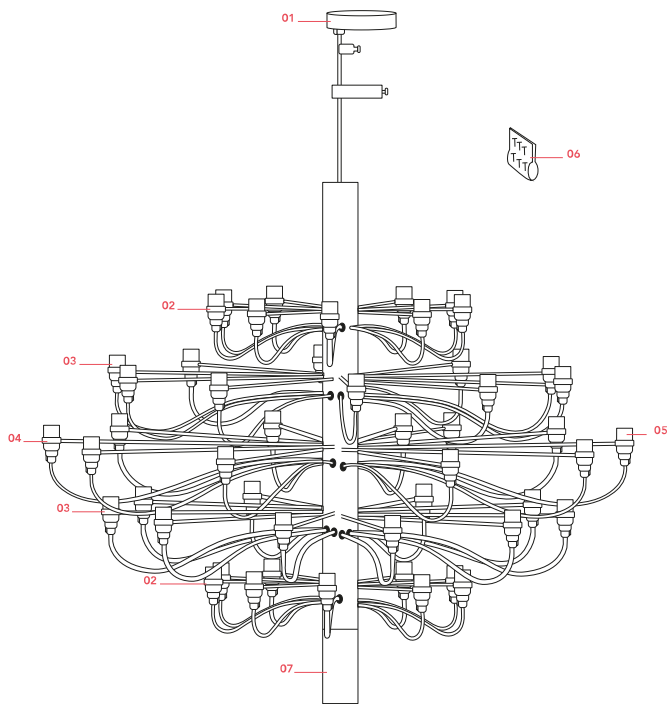

FLOS

A1502009 Matte White

2097/50 (clear bulbs)

Designed by Gino Sarfatti, 1958

LED retrofit - 50 x 2W

Suspension lamp providing diffused light. Steel central structure with brass arms, both available either chromium-plated, matte black, matte white or golded. Steel ceiling fitting and rose.

Physical

Colour	Matte White
Length (mm)	1000
Cord colour	White
Cord length (mm)	2800
Canopy colour	White
Canopy length/diameter (mm)	146
Canopy height (mm)	36
Net weight (kg)	9.25
Package volume (m3)	0.03
IP internal	20

RF28889

LED Frosted Mini Lamp E14 2,7W
2700K Dimmable (Set 20pcs)

INCLUDED

RF28890

LED Clear Mini Lamp E14 2W
2200K Dimmable (Set 20pcs)

NOT INCLUDED

RF28987

LED Frosted Mini Lamp E14 2,7W
2700K Dimmable (set 32pcs)

INCLUDED

RF28988

LED Clear Mini Lamp E14 2W
2200K Dimmable (Set 32pcs)

Spare Parts

- | | | |
|-----|----------------------------------|-----------|
| 01. | 2097-18-30-50 white ceiling rose | RF1500309 |
| 02. | White short arm | RF34425 |
| 04. | White long arm | RF34456 |
| 05. | 2097 E14 white lamp holder | RF34422 |
| 06. | White screw kit | RF1400400 |