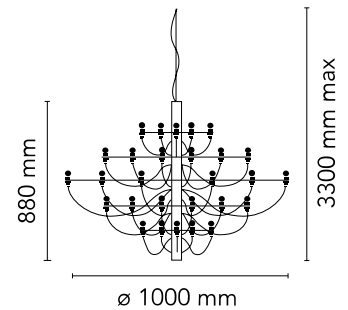

FLOS

A1502009 Matte White

2097/50 (clear bulbs)

Designed by Gino Sarfatti, 1958

LED retrofit - 50 x 2W

Suspension lamp providing diffused light. Steel central structure with brass arms, both available either chromium-plated, matte black, matte white or golded. Steel ceiling fitting and rose.

Physical

Colour	Matte White
Length (mm)	1000
Cord colour	White
Cord length (mm)	2800
Canopy colour	White
Canopy length/diameter (mm)	146
Canopy height (mm)	36
Net weight (kg)	9.25
Package volume (m3)	0.03
IP internal	20