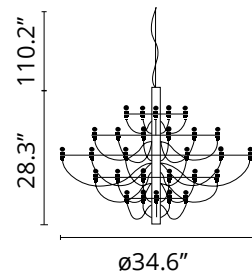

FLOS

AU140557 Chrome

2097/30 UL

Designed by Gino Sarfatti, 1958

Incandescent - 30 x 15W

Since 1958, this iconic Gino Sarfatti design has served as an ultra-modern representation of the traditional mid-century chandelier. Every detail of this state-of-the-art ceiling light is exceptional, from the mirror-polish finish of its main steel structure to the way each bulb is fitted with its own horizontal arm and the graceful wiring meandering down the stem. The 2097 collection is available in incandescent and LED versions and in brass, chrome, and new matte black finishes. Available in three models: 2097/182097/302097/50. Behind the Design: Renowned for his contribution to the modern architectural movement in lighting, creator Gino Sarfatti designed the 2097 Chandelier in accordance with his legendary utilitarianism and overall desire to create humble yet powerful pieces.

Are you a professional and your project needs consulting and support?

[BOOK AN APPOINTMENT](#)

Download

[Mounting instructions](#)

Main specifications

EAN	8059607033630
Mounting	Suspension
Environments	Indoor dry location
Light Source Type	Bulb
Light sources included	No
Lamp category	Incandescent
Lamp type	S
Lamp holders	E12
Number of lamps	30
Power (W)	15

Physical

Color	Chrome
Length (in)	34.65
Cord color	Black
Cord length (in)	110.236
Canopy color	Black
Canopy length/diameter (in)	4.567
Canopy height (in)	1.102
Net weight (lb)	11.62
Package height (in)	2.95
Package width (in)	10.63
Package length (in)	29.53
Package volume (in)	926.83
IP internal	20