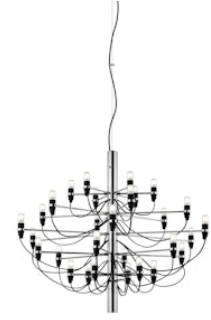

FLOS

AU140557 Chrome

2097/30 UL

Designed by Gino Sarfatti, 1958

Incandescent - 30 x 15W

Since 1958, this iconic Gino Sarfatti design has served as an ultra-modern representation of the traditional mid-century chandelier. Every detail of this state-of-the-art ceiling light is exceptional, from the mirror-polish finish of its main steel structure to the way each bulb is fitted with its own horizontal arm and the graceful wiring meandering down the stem. The 2097 collection is available in incandescent and LED versions and in brass, chrome, and new matte black finishes. Available in three models: 2097/182097/302097/50. Behind the Design: Renowned for his contribution to the modern architectural movement in lighting, creator Gino Sarfatti designed the 2097 Chandelier in accordance with his legendary utilitarianism and overall desire to create humble yet powerful pieces.

Are you a professional and your project needs consulting and support?

[BOOK AN APPOINTMENT](#)

Download

[Mounting instructions](#)

Main specifications

EAN	8059607033630
Mounting	Suspension
Environments	Indoor dry location
Light Source Type	Bulb
Light sources included	No
Lamp category	Incandescent
Lamp type	S
Lamp holders	E12
Number of lamps	30
Power (W)	15

Physical

Color	Chrome
Length (in)	34.65
Cord color	Black
Cord length (in)	110.236
Canopy color	Black
Canopy length/diameter (in)	4.567
Canopy height (in)	1.102
Net weight (lb)	11.62
Package height (in)	2.95
Package width (in)	10.63
Package length (in)	29.53
Package volume (in)	926.83
IP internal	20

Bulbs

NOT INCLUDED

RF35784

LAMP.LED E12 2,7W 120V 27K

CL.ZEROD.32PZ

Spare Parts

- | | | |
|-----|---------------------------|-----------|
| 01. | 2097 Ceiling Rose | RLU706700 |
| 02. | Chrome short arm (180mm) | RL7050457 |
| 03. | Chrome medium arm (330mm) | RL7050557 |
| 04. | Chrome long arm (430mm) | RL7050657 |
| 06. | Chrome screw kit | RL7050757 |
| 07. | Chrome lower cap | RL7050900 |