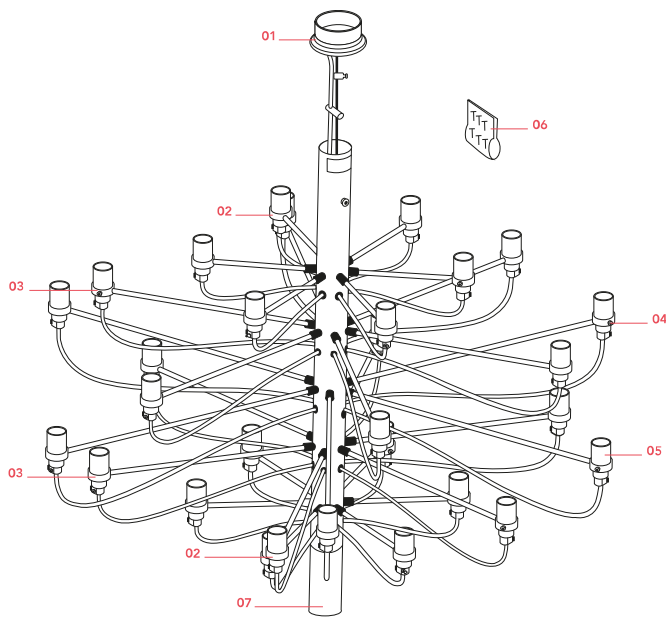

Are you a professional and your project needs consulting and support?

[BOOK AN APPOINTMENT](#)

Download

[Mounting instructions](#)

Main specifications

EAN	8059607033630
Mounting	Suspension
Environments	Indoor dry location
Light Source Type	Bulb
Light sources included	No
Lamp category	Incandescent
Lamp type	S
Lamp holders	E12
Number of lamps	30
Power (W)	15

Physical

Color	Chrome
Length (in)	34.65
Cord color	Black
Cord length (in)	110.236
Canopy color	Black
Canopy length/diameter (in)	4.567
Canopy height (in)	1.102
Net weight (lb)	11.62
Package height (in)	2.95
Package width (in)	10.63
Package length (in)	29.53
Package volume (in)	926.83
IP internal	20

Bulbs

NOT INCLUDED

RF35784

LAMP.LED E12 2,7W 120V 27K

CL.ZEROD.32PZ

Spare Parts

- | | | |
|-----|---------------------------|-----------|
| 01. | 2097 Ceiling Rose | RLU706700 |
| 02. | Chrome short arm (180mm) | RL7050457 |
| 03. | Chrome medium arm (330mm) | RL7050557 |
| 04. | Chrome long arm (430mm) | RL7050657 |
| 06. | Chrome screw kit | RL7050757 |
| 07. | Chrome lower cap | RL7050900 |

RLU706700
2097 Ceiling Rose

RL7050457
Chrome short arm (180mm)

RL7050557
Chrome medium arm (330mm)

RL7050657
Chrome long arm (430mm)

RL7050757
Chrome screw kit

RL7050900
Chrome lower cap