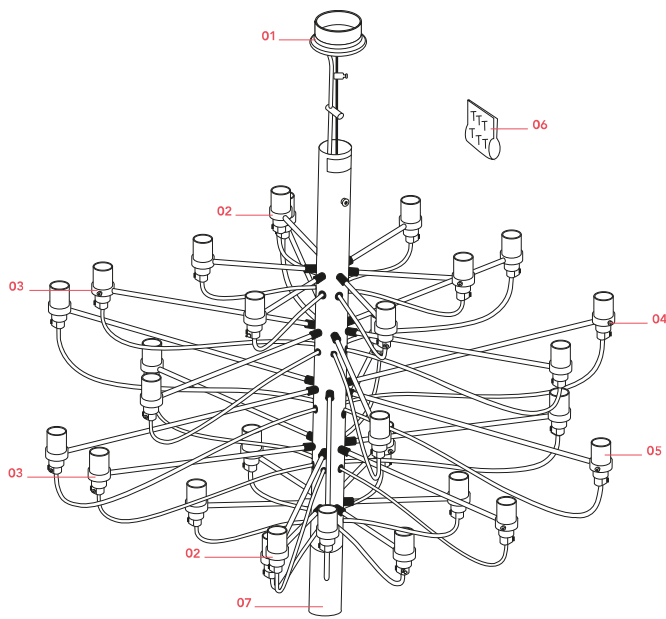

Physical

| | |
|-----------------------|-------|
| Colour | Brass |
| Length (mm) | 880 |
| Cord length (mm) | 2800 |
| Canopy dimension (mm) | 36 |
| Canopy width (mm) | 146 |
| Net weight (kg) | 5.6 |
| Package volume (m3) | 0.02 |
| IP internal | 20 |

RF28987

LED Frosted Mini Lamp E14 2,7W
2700K Dimmable (set 32pcs)

NOT INCLUDED

RF28988

LED Clear Mini Lamp E14 2W
2200K Dimmable (Set 32pcs)

Spare Parts

- | | | |
|-----|--------------------------|-----------|
| 01. | Ceiling rose | RL7060800 |
| 02. | Brass short arm (180mm) | RL7050459 |
| 03. | Brass medium arm (330mm) | RL7050559 |
| 04. | Brass long arm (430mm) | RL7050659 |
| 05. | 2097 E14 lamp holder | RL7050100 |
| 06. | Brass lower cap | RL7050759 |
| 07. | Brass lower cap | RL7050959 |

DOWNLOAD

RL7060800

Ceiling rose

RL7050459

Brass short arm (180mm)

RL7050559

Brass medium arm (330mm)

RL7050659

Brass long arm (430mm)

RL7050100

2097 E14 lamp holder

RL7050759

Brass lower cap

RL7050959

Brass lower cap