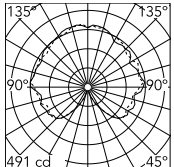

Schematic light drawing

Luminous flux Luminaire
5500 lm

Photometric

Lighting type	Total
Light distribution	Asymmetric

Electrical

Insulation class	I
Frequency (Hz)	50/60
Main voltage (Vac)	220-250
LED voltage Vf (Vdc)	null
Dimmable	Yes
Dimming interface	Remote Dimmable (Dimmer Not Included)
Batteries inside	No