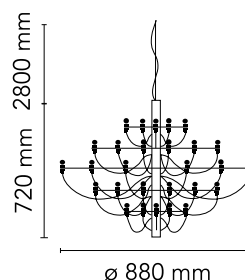

FLOS

A1401059 Brass

2097/30 (frosted bulbs)

Designed by Gino Sarfatti, 1958

LED retrofit - 30 x 15W

Suspension lamp providing diffused light. Steel central structure with brass arms, both available either chromium-plated or golded. Steel ceiling fitting and rose.

Are you a professional and your project needs consulting and support?

BOOK AN APPOINTMENT

Main specifications

EAN	8059607000021
Mounting	Suspension
Environments	Indoor dry location
Light Source Type	Bulb
Lamp category	LED retrofit
Lamp holders	E14
Ilcos	IBS/F
Number of heads	30
Power (W)	15

Physical

Colour	Brass
Length (mm)	880
Cord length (mm)	2800
Canopy dimension (mm)	36
Canopy width (mm)	146
Net weight (kg)	5.6
Package volume (m3)	0.02
IP internal	20

Download

Mounting instructions [↓ PDF](#)