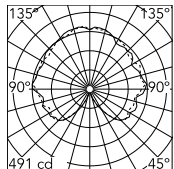

Physical

Colour	Brass
Length (mm)	880
Cord length (mm)	2800
Canopy dimension (mm)	36
Canopy width (mm)	146
Net weight (kg)	5.6
Package volume (m3)	0.02
IP internal	20

Download

Mounting instructions [↓ PDF](#)

Spare Parts [↓ PDF](#)

Photometric Files

LDT / IES [↓ LDT](#)

Technical Drawings

2D [↓ ZIP](#)

3D [↓ ZIP](#)

IK
00

Schematic light drawing