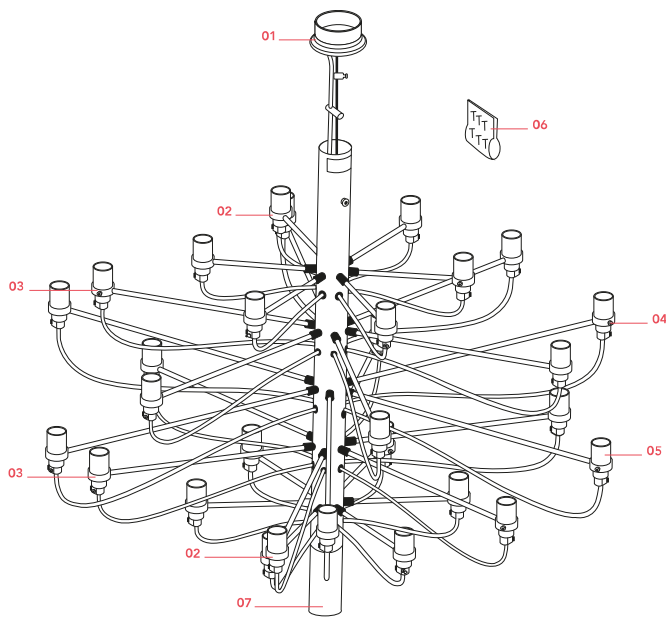

Physical

Colour	Brass
Length (mm)	880
Cord length (mm)	2800
Canopy dimension (mm)	36
Canopy width (mm)	146
Net weight (kg)	5.6
Package volume (m3)	0.02
IP internal	20

Download

Mounting instructions [↓ PDF](#)

RF28987

LED Frosted Mini Lamp E14 2,7W
2700K Dimmable (set 32pcs)

NOT INCLUDED

RF28988

LED Clear Mini Lamp E14 2W
2200K Dimmable (Set 32pcs)

Spare Parts

- | | | |
|-----|--------------------------|-----------|
| 02. | Brass short arm (180mm) | RL7050459 |
| 03. | Brass medium arm (330mm) | RL7050559 |
| 04. | Brass long arm (430mm) | RL7050659 |
| 05. | 2097 E14 lamp holder | RL7050100 |
| 06. | Brass lower cap | RL7050759 |
| 07. | Brass lower cap | RL7050959 |

DOWNLOAD

RL7050459

Brass short arm (180mm)

RL7050559

Brass medium arm (330mm)

RL7050659

Brass long arm (430mm)

RL7050100