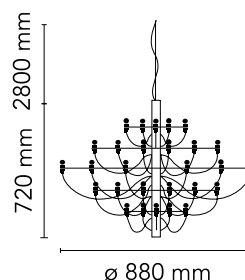

FLOS

A1401059 Brass

2097/30 (frosted bulbs)

Designed by Gino Sarfatti, 1958

LED retrofit - 30 x 15W

Suspension lamp providing diffused light. Steel central structure with brass arms, both available either chromium-plated or golded. Steel ceiling fitting and rose.

Are you a professional and your project needs consulting and support?

[BOOK AN APPOINTMENT](#)

Main specifications

| | |
|-------------------|---------------------|
| EAN | 8059607000021 |
| Mounting | Suspension |
| Environments | Indoor dry location |
| Light Source Type | Bulb |
| Lamp category | LED retrofit |
| Lamp holders | E14 |
| Ilcos | IBS/F |
| Number of heads | 30 |
| Power (W) | 15 |

Physical

| | |
|-----------------------|-------|
| Colour | Brass |
| Length (mm) | 880 |
| Cord length (mm) | 2800 |
| Canopy dimension (mm) | 36 |
| Canopy width (mm) | 146 |
| Net weight (kg) | 5.6 |
| Package volume (m3) | 0.02 |
| IP internal | 20 |