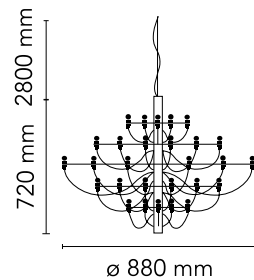

Are you a professional and your project needs consulting and support?

[BOOK AN APPOINTMENT](#)

Main specifications

EAN	8059607000014
Mounting	Suspension
Environments	Indoor dry location
Light Source Type	Bulb
Lamp category	LED retrofit
Lamp holders	E14
Ilcos	IBS/F
Number of heads	30
Power (W)	15

Physical

Colour	Chrome
Length (mm)	880
Cord length (mm)	2800
Canopy dimension (mm)	36
Canopy width (mm)	146
Net weight (kg)	5.6
Package volume (m3)	0.02
IP internal	20

Download

[Mounting instructions](#) PDF