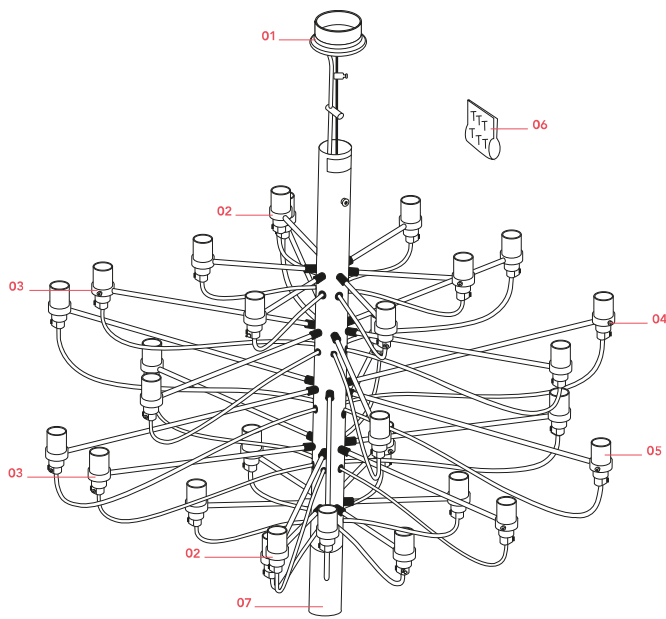

Physical

Colour	Chrome
Length (mm)	880
Cord length (mm)	2800
Canopy dimension (mm)	36
Canopy width (mm)	146
Net weight (kg)	5.6
Package volume (m3)	0.02
IP internal	20

Download

[Mounting instructions](#) PDF

RF28987

LED Frosted Mini Lamp E14 2,7W
2700K Dimmable (set 32pcs)

NOT INCLUDED

RF28988

LED Clear Mini Lamp E14 2W
2200K Dimmable (Set 32pcs)

Spare Parts

- | | | |
|-----|---------------------------|-----------|
| 01. | Ceiling rose | RL7060800 |
| 02. | Chrome short arm (180mm) | RL7050457 |
| 03. | Chrome medium arm (330mm) | RL7050557 |
| 04. | Chrome long arm (430mm) | RL7050657 |
| 05. | 2097 E14 lamp holder | RL7050100 |
| 06. | Chrome screw kit | RL7050757 |
| 07. | Chrome lower cap | RL7050900 |

DOWNLOAD

RL7060800

Ceiling rose

RL7050457

Chrome short arm (180mm)

RL7050557

Chrome medium arm (330mm)

RL7050657

Chrome long arm (430mm)

RL7050100

2097 E14 lamp holder

RL7050757

Chrome screw kit

RL7050900

Chrome lower cap