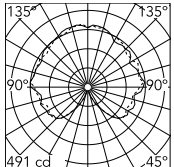

Schematic light drawing

Photometric

Lighting type	Total
Light distribution	Asymmetric

Electrical

Insulation class	I
Frequency (Hz)	50/60
Main voltage (Vac)	220-250
LED voltage Vf (Vdc)	null
Dimmable	Yes
Dimming interface	Remote Dimmable (Dimmer Not Included)
Batteries inside	No