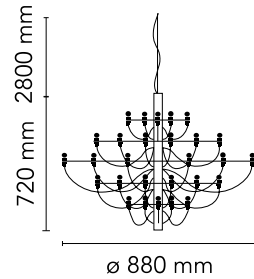

### Physical

Colour	Matte Black
Length (mm)	880
Cord colour	Black
Cord length (mm)	2800
Canopy colour	Black
Canopy length/diameter (mm)	146
Canopy height (mm)	36
Net weight (kg)	5.6
Package volume (m3)	0.02
IP internal	20