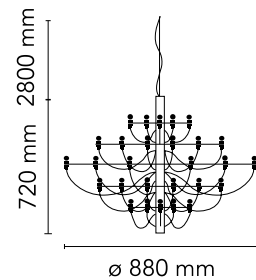

### Physical

Colour	Matte Black
Length (mm)	880
Cord length (mm)	2800
Canopy dimension (mm)	36
Canopy width (mm)	146
Net weight (kg)	5.6
Package volume (m3)	0.02
IP internal	20