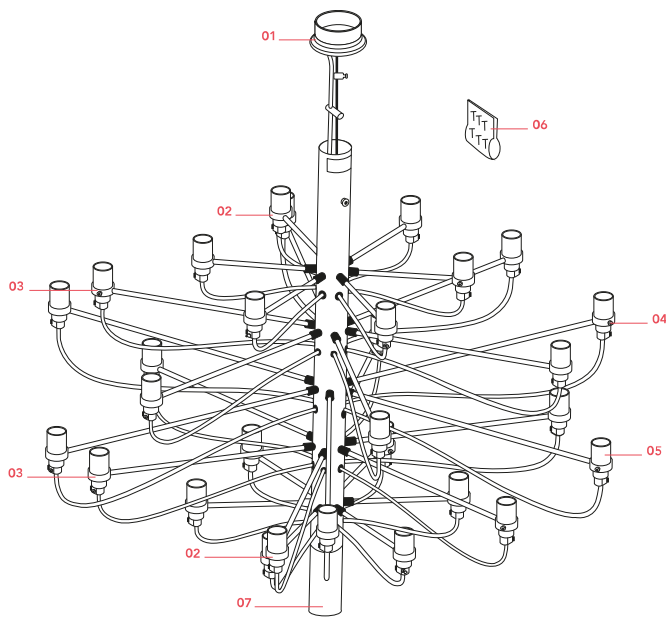

## Schematic light drawing

Luminous flux Luminaire  
5500 lm

## Spare Parts

- |     |                               |           |
|-----|-------------------------------|-----------|
| 02. | Opal black short arm (180mm)  | RF22385   |
| 03. | Opal black medium arm (330mm) | RF22388   |
| 04. | Opal black long arm (430mm)   | RF22389   |
| 05. | 2097 E14 lamp holder          | RL7050100 |
| 06. | Opal black screw kit          | RF1400100 |
| 07. | Opal black lower cap          | RF1400200 |