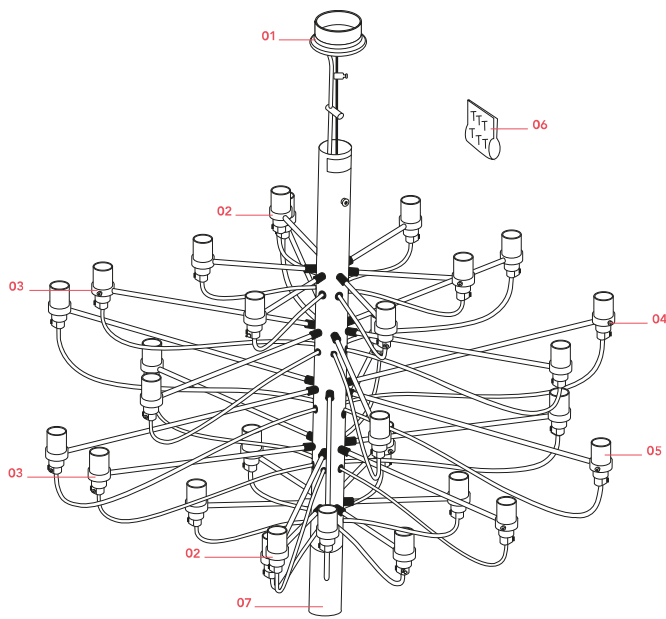

## Schematic light drawing

Luminous flux Luminaire  
5500 lm

## Spare Parts

- |     |                                  |           |
|-----|----------------------------------|-----------|
| 01. | 2097-18-30-50 black ceiling rose | RF1500331 |
| 02. | Opal black short arm (180mm)     | RF22385   |
| 03. | Opal black medium arm<br>(330mm) | RF22388   |
| 04. | Opal black long arm (430mm)      | RF22389   |
| 05. | 2097 E14 lamp holder             | RL7050100 |
| 06. | Opal black screw kit             | RF1400100 |
| 07. | Opal black lower cap             | RF1400200 |