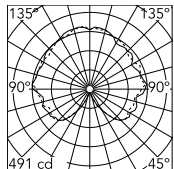

### Physical

Colour	Matte Black
Length (mm)	880
Cord colour	Black
Cord length (mm)	2800
Canopy colour	Black
Canopy length/diameter (mm)	146
Canopy height (mm)	36
Net weight (kg)	5.6
Package volume (m3)	0.02
IP internal	20

### Technical Drawings

[2D](#)  ZIP

[3D](#)  ZIP

IK  
00

## Schematic light drawing

Luminous flux Luminaire  
5500 lm