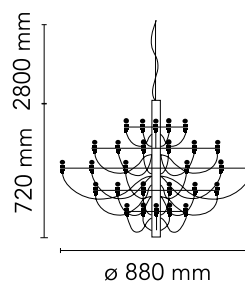

FLOS

A1402009 Matte White

2097/30 (clear bulbs)

Designed by Gino Sarfatti, 1958

LED retrofit - 30 x 15W

Suspension lamp providing diffused light. Steel central structure with brass arms, both available either chromium-plated, matte black, matte white or gilded. Steel ceiling fitting and rose.

Are you a professional and your project needs consulting and support?

[BOOK AN APPOINTMENT](#)

Main specifications

EAN	8059607054673
Mounting	Suspension
Environments	Indoor dry location
Light Source Type	Bulb
Lamp category	LED retrofit
Lamp holders	E14
Ilcos	IBS/F
Number of heads	30
Power (W)	15

Physical

Colour	Matte White
Length (mm)	880
Cord colour	White
Cord length (mm)	2800
Canopy colour	White
Canopy dimension (mm)	146
Canopy height (mm)	36
Net weight (kg)	5.12
Package volume (m3)	0.02
IP internal	20