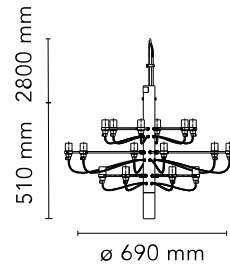

### Physical

Colour	Matte Black
Length (mm)	670
Cord colour	Black
Cord length (mm)	2800
Canopy colour	Black
Canopy length/diameter (mm)	146
Canopy height (mm)	36
Net weight (kg)	3.27
Package volume (m3)	0.02
IP internal	20