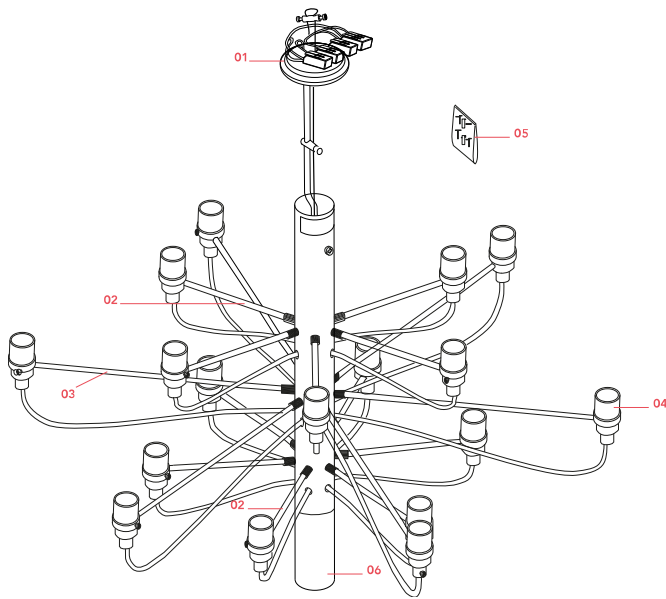

## Spare Parts

- |     |                                  |           |
|-----|----------------------------------|-----------|
| 01. | 2097-18-30-50 black ceiling rose | RF1500331 |
| 02. | Opal black short arm (200mm)     | RF26022   |
| 03. | Black Medium Arm (310mm)         | RF33864   |
| 04. | 2097 E14 lamp holder             | RL7050100 |
| 05. | Opal black screw kit             | RF1400100 |
| 06. | Opal black lower cap             | RF1400200 |