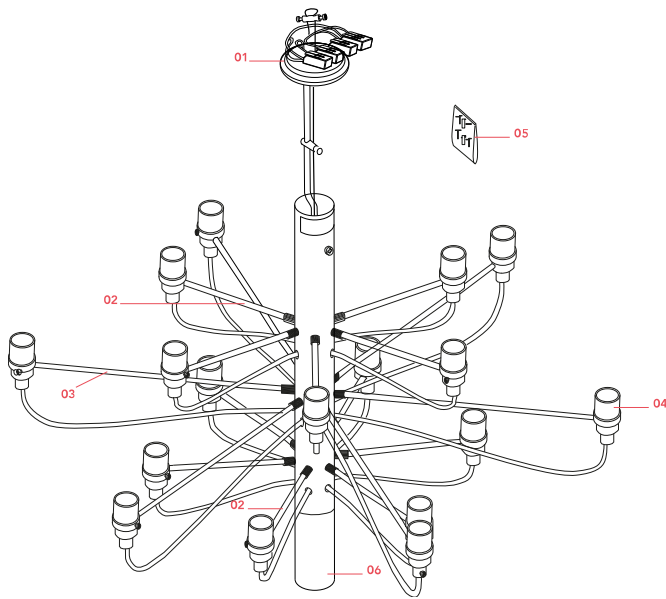

## Spare Parts

- |     |                              |           |
|-----|------------------------------|-----------|
| 01. | Ceiling rose                 | RL7060800 |
| 02. | Opal black short arm (200mm) | RF26022   |
| 03. | Black Medium Arm (310mm)     | RF33864   |
| 04. | 2097 E14 lamp holder         | RL7050100 |
| 05. | Opal black screw kit         | RF1400100 |
| 06. | Opal black lower cap         | RF1400200 |