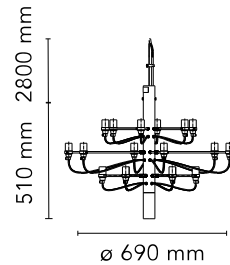

### Physical

Colour	Matte Black
Cord length (mm)	2800
Net weight (kg)	3.27
Package volume (m3)	0.02
IP internal	20