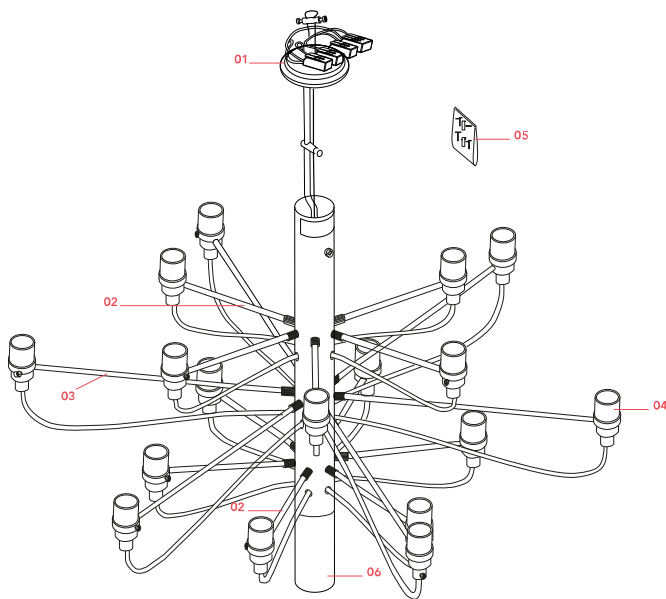

## Spare Parts

- |     |                              |           |
|-----|------------------------------|-----------|
| 01. | Ceiling rose                 | RL7060800 |
| 02. | Opal black short arm (200mm) | RF26022   |
| 04. | 2097 E14 lamp holder         | RL7050100 |
| 05. | Opal black screw kit         | RF1400100 |
| 06. | Opal black lower cap         | RF1400200 |