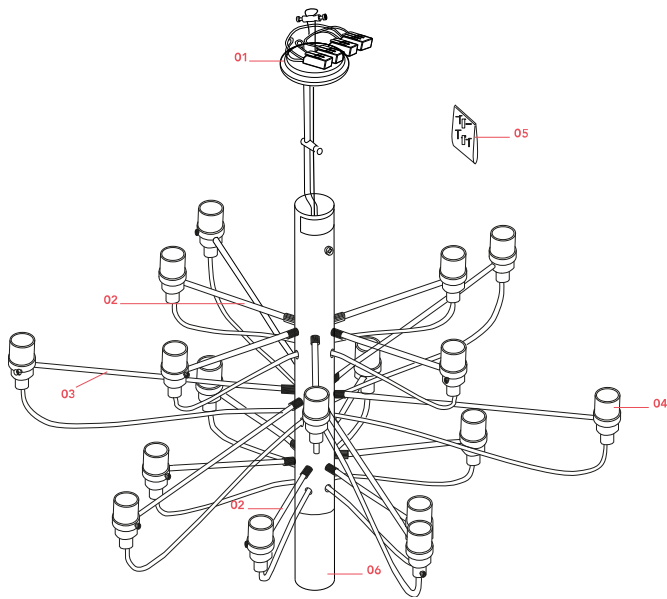

FLOS

A1352059 Brass

2097/18 (clear bulbs)

Designed by Gino Sarfatti, 2019

LED retrofit - 18 x 2W

Suspension lamp providing diffused light. Steel central structure with brass arms, both available either chromium-plated, matt black or gilded. Steel ceiling fitting and rose.

Physical

Colour	Brass
Length (mm)	670
Cord colour	Black
Cord length (mm)	2800
Canopy colour	Black
Canopy length/diameter (mm)	146
Canopy height (mm)	36
Net weight (kg)	3.27
Package volume (m3)	0.02
IP internal	20

RF28889

LED Frosted Mini Lamp E14 2,7W
2700K Dimmable (Set 20pcs)

INCLUDED

RF28890

LED Clear Mini Lamp E14 2W
2200K Dimmable (Set 20pcs)

Spare Parts

- | | | |
|-----|----------------------------------|-----------|
| 01. | 2097-18-30-50 black ceiling rose | RF1500331 |
| 02. | Brass short arm (200mm) | RL7060459 |
| 03. | Brass Medium Arm (310mm) | RF33865 |
| 04. | 2097 E14 lamp holder | RL7050100 |
| 05. | 2097 Brass screw kit | RL7050759 |
| 06. | Brass lower cap | RL7050959 |

RF1500331
2097-18-30-50 black ceiling rose

RL7060459
Brass short arm (200mm)

RF33865
Brass Medium Arm (310mm)

RL7050100
2097 E14 lamp holder

RL7050759
2097 Brass screw kit

RL7050959
Brass lower cap