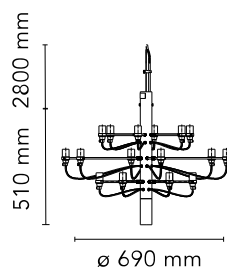

Physical

Colour	Brass
Length (mm)	670
Cord colour	Black
Cord length (mm)	2800
Canopy colour	Black
Canopy length/diameter (mm)	146
Canopy height (mm)	36
Net weight (kg)	3.27
Package volume (m3)	0.02
IP internal	20