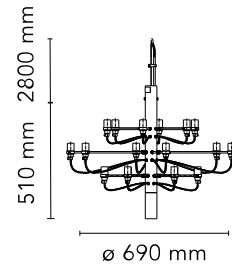

### Physical

Colour	Matte Black
Length (mm)	670
Cord colour	Black
Cord length (mm)	2800
Canopy colour	Black
Canopy length/diameter (mm)	146
Canopy height (mm)	36
Net weight (kg)	3.27
Package volume (m3)	0.02
IP internal	20