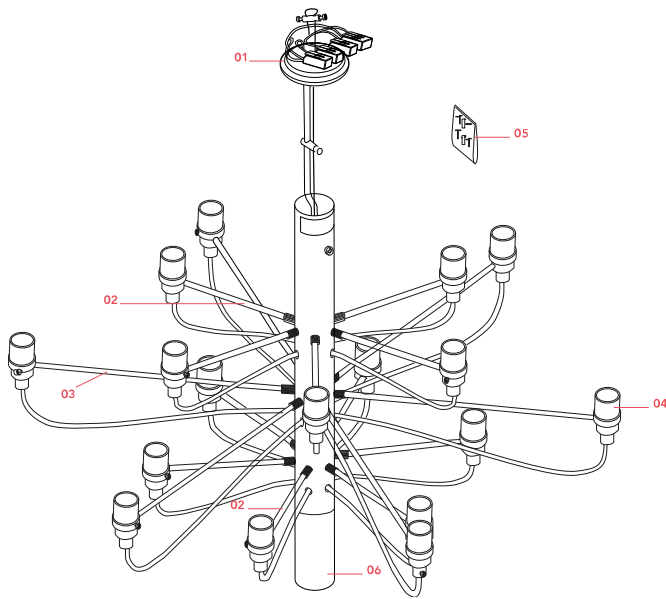

## 2097/18 (clear bulbs)

Designed by Gino Sarfatti, 2019

LED retrofit - 18 x 2W

Suspension lamp providing diffused light. Steel central structure with brass arms, both available either chromium-plated, matte black or golded. Steel ceiling fitting and rose.

## Spare Parts

- |     |                                  |           |
|-----|----------------------------------|-----------|
| 01. | 2097-18-30-50 black ceiling rose | RF1500331 |
| 02. | Opal black short arm (200mm)     | RF26022   |
| 03. | Black Medium Arm (310mm)         | RF33864   |
| 04. | 2097 E14 lamp holder             | RL7050100 |
| 05. | Opal black screw kit             | RF1400100 |
| 06. | Opal black lower cap             | RF1400200 |