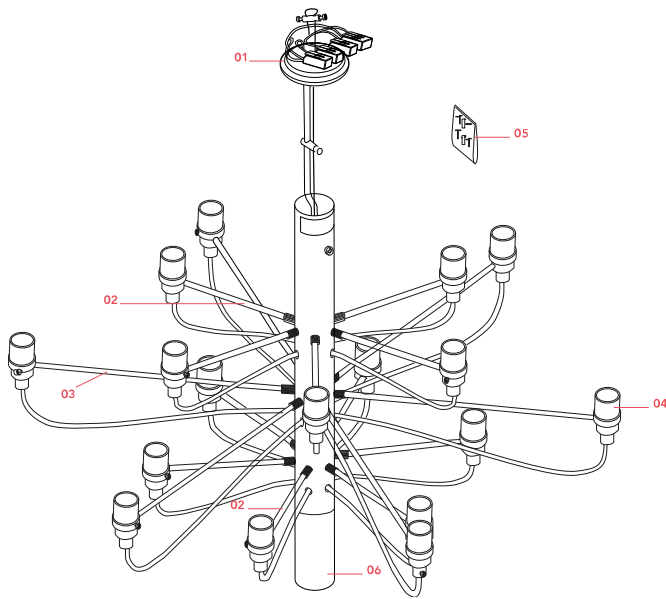

Physical

Colour	Matte White
Length (mm)	670
Cord colour	White
Cord length (mm)	2800
Canopy colour	White
Canopy length/diameter (mm)	146
Canopy height (mm)	36
Net weight (kg)	3.27
Package volume (m3)	0.02
IP internal	20

RF28889

LED Frosted Mini Lamp E14 2,7W
2700K Dimmable (Set 20pcs)

INCLUDED

RF28890

LED Clear Mini Lamp E14 2W
2200K Dimmable (Set 20pcs)

Spare Parts

- | | | |
|-----|----------------------------------|-----------|
| 01. | 2097-18-30-50 white ceiling rose | RF1500309 |
| 02. | White short arm | RF34425 |
| 03. | White medium arm | RF34431 |
| 04. | 2097 E14 white lamp holder | RF34422 |
| 05. | White screw kit | RF1400400 |
| 06. | 2097/18-30 white lower cap | RF1350109 |