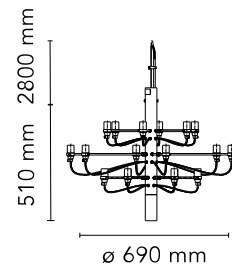

Physical

Colour	Matte White
Length (mm)	670
Cord colour	White
Cord length (mm)	2800
Canopy colour	White
Canopy length/diameter (mm)	146
Canopy height (mm)	36
Net weight (kg)	3.27
Package volume (m3)	0.02
IP internal	20