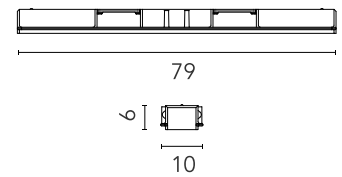

## Zero Track Surface Profile. Intermediate Connector

Designed by FLOS Architectural, 2018

Intermediate connector.

Are you a professional and your project needs consulting and support?

[BOOK AN APPOINTMENT](#)

### Physical

Colour	White
Trim	No
Net weight (kg)	0.01
IP internal	20