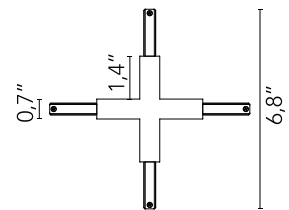

## Zero Track Surface Profile. Cross-shaped connector

Designed by FLOS Architectural, 2020

Cross-shaped connector. Can be powered via connections on the back.

Are you a professional and your project needs consulting and support?

### Physical

Color	Deep Brown
Trim	No
Length (in)	3
Net weight (lb)	0.03
IP internal	20