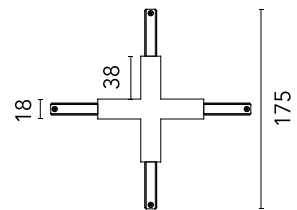

FLOS

06.2546.18 Deep Brown

Zero Track Surface Profile. Cross-shaped connector

Designed by FLOS Architectural, 2020

Cross-shaped connector. Can be powered via connections on the back.

Are you a professional and your project needs consulting and support?

[BOOK AN APPOINTMENT](#)

Main specifications

Mounting	Ceiling surface, Wall surface
Environments	Indoor dry location
Light sources included	no

Physical

Colour	Deep Brown
Trim	No
Net weight (kg)	0.01
IP internal	20