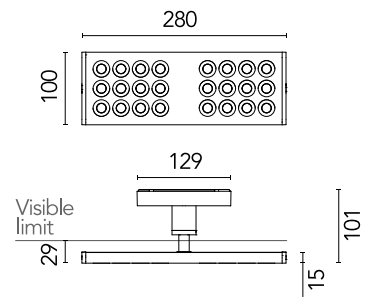

FLOS

05.6421.40.78 All White

Workmates Track Small High Efficiency Non Dimmable

Designed by FLOS Architectural, 2023

Luminaire for use on The Running Magnet system. High-efficiency light source. This can rotate by 360° on the axis of its rear arm to reach any position relative to the track (from parallel to perpendicular). UGR<19. EN12464 - cd/m² @ 65°<3000 compliant. Casambi, maximum distance between fixtures: 50m.

Are you a professional and your project needs consulting and support?

[BOOK AN APPOINTMENT](#)

Main specifications

Mounting	Track
Environments	Indoor dry location
Light source type	LED
Light sources included	Yes
LED type	Top LED
Lamp category	LED
Number of lamps	1
Power (W)	10
System power (W)	10
Source flux (lm)	1271
Lumen Output (lm)	1031
Efficacy (lm/W)	103

Physical

Colour	All White
Orientation	Fixed
Rotation (°)	360
Net weight (kg)	0.6
IP internal	20
IP external	20

Download

Mounting instructions [↓ PDF](#)

Photometric Files

LDT / IES [↓ ZIP](#)

Technical Drawings

2D [↓ ZIP](#)

3D [↓ ZIP](#)

Schematic light drawing

Photometric

Lighting type	Direct
Light distribution	Symmetric
CCT (K)	3500
CRI>	90
McAdam steps (SDCM)	3
Rf fidelity index	89
Rg gamut index	106
LED Life / Failure Ratio	L80B50>60.000h_Tc85°C
Beam angle C0-180 (°)	76
Beam angle C90-270 (°)	76
Extreme cut off	Yes
UGR _L	<16