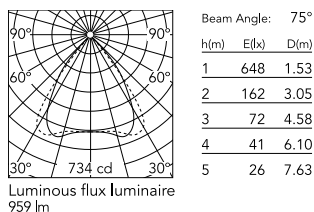

Physical

Colour	All White
Orientation	Fixed
Rotation (°)	360
Net weight (kg)	0.6
IP internal	20
IP external	20

Download

Mounting instructions [↓ PDF](#)

Photometric Files

LDT / IES [↓ ZIP](#)

Technical Drawings

2D [↓ ZIP](#)

3D [↓ ZIP](#)

Schematic light drawing

Photometric

Lighting type	Direct
Light distribution	Symmetric
CCT (K)	3500
CRI>	90
McAdam steps (SDCM)	3
Rf fidelity index	89
Rg gamut index	106
LED Life / Failure Ratio	L80B50>60.000h_Tc85°C
Beam angle C0-180 (°)	76
Beam angle C90-270 (°)	76
Extreme cut off	Yes
UGR _L	<16