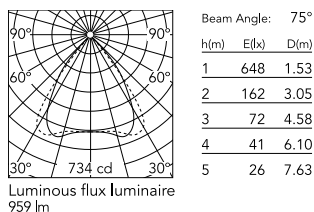

Schematic light drawing

Photometric

Lighting type	Direct
Light distribution	Symmetric
CCT (K)	3500
CRI>	90
McAdam steps (SDCM)	3
Rf fidelity index	89
Rg gamut index	106
LED Life / Failure Ratio	L80B50>60.000h_Tc85°C
Beam angle C0-180 (°)	75
Beam angle C90-270 (°)	75
Extreme cut off	Yes
UGR_L	<16

Electrical

Insulation class	III
Forward voltage (V)	24
LED current (mA)	700
Power supply	Remote
Dimmable	Yes
Power supply type	Dimmable DALI 2
Dimming range (%)	10-100
Dimming interface	Remote Dimmable (Dimmer Not Included)