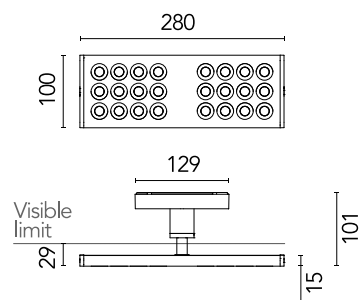

Luminaire for use on The Running Magnet system. High-efficiency light source. This can rotate by 360° on the axis of its rear arm to reach any position relative to the track (from parallel to perpendicular). UGR<19. EN12464 - cd/m² @ 65°<3000 compliant. Casambi, maximum distance between fixtures: 50m.

Are you a professional and your project needs consulting and support?

[BOOK AN APPOINTMENT](#)