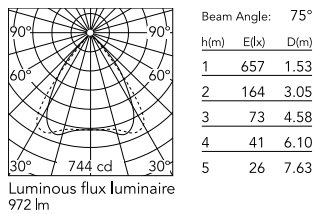

Schematic light drawing

Photometric

Lighting type	Direct
Light distribution	Symmetric
CCT (K)	4000
CRI>	90
McAdam steps (SDCM)	3
Rf fidelity index	89
Rg gamut index	98
LED Life / Failure Ratio	L80B50>60.000h_Tc85°C
Beam angle C0-180 (°)	76
Beam angle C90-270 (°)	76
Extreme cut off	Yes
UGR_L	<16

Electrical

Insulation class	III
Forward voltage (V)	24
LED current (mA)	700
Power supply	Remote
Dimmable	Yes
Power supply type	Dimmable 0-10V
Dimming range (%)	1-100
Dimming interface	Remote Dimmable (Dimmer Not Included)