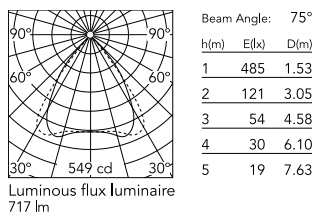

Physical

Colour	White
Orientation	Fixed
Rotation (°)	360
Net weight (kg)	0.6
IP internal	20
IP external	20

Download

Mounting instructions [↓ PDF](#)

Photometric Files

LDT / IES [↓ ZIP](#)

Technical Drawings

2D [↓ ZIP](#)

3D [↓ ZIP](#)

Schematic light drawing

Photometric

Lighting type	Direct
Light distribution	Symmetric
CCT (K)	4000
CRI>	98
McAdam steps (SDCM)	3
Rf fidelity index	97
Rg gamut index	101
LED Life / Failure Ratio	L80B50>60.000h_Tc85°C
Beam angle C0-180 (°)	75
Beam angle C90-270 (°)	75
Extreme cut off	Yes
UGR _L	<16