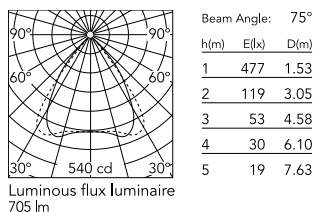

Physical

Colour	White
Orientation	Fixed
Rotation (°)	360
Net weight (kg)	0.6
IP internal	20
IP external	20

Download

Mounting instructions [↓ PDF](#)

Photometric Files

LDT / IES [↓ ZIP](#)

Technical Drawings

2D [↓ ZIP](#)

3D [↓ ZIP](#)

Schematic light drawing

Photometric

Lighting type	Direct
Light distribution	Symmetric
CCT (K)	3000
CRI>	98
McAdam steps (SDCM)	3
Rf fidelity index	97
Rg gamut index	101
LED Life / Failure Ratio	L80B50>60.000h_Tc85°C
Beam angle C0-180 (°)	75
Beam angle C90-270 (°)	75
Extreme cut off	Yes
UGR _L	<16