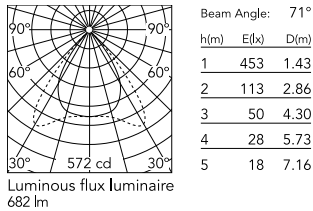

### Physical

Colour	White
Orientation	Fixed
Rotation (°)	360
Net weight (kg)	0.6
IP internal	20
IP external	20

### Photometric Files

LDT / IES [↓ ZIP](#)

### Technical Drawings

2D [↓ ZIP](#)

3D [↓ ZIP](#)

## Schematic light drawing