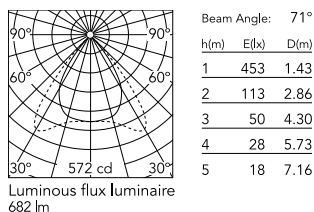

Physical

Colour	Aluminized Silver
Orientation	Fixed
Rotation (°)	360
Net weight (kg)	0.6
IP internal	20
IP external	20

Download

Mounting instructions [↓ PDF](#)

Photometric Files

LDT / IES [↓ ZIP](#)

Technical Drawings

2D [↓ ZIP](#)

3D [↓ ZIP](#)

Schematic light drawing

Photometric

Lighting type	Direct
Light distribution	Asymmetric
CCT (K)	3000
CRI>	98
McAdam steps (SDCM)	3
Rf fidelity index	97
Rg gamut index	101
LED Life / Failure Ratio	L80B50>60.000h_Tc85°C
Beam angle C0-180 (°)	71
Beam angle C90-270 (°)	82
Extreme cut off	Yes
UGR _L	<16