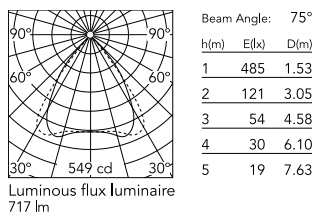

Schematic light drawing

Photometric

Lighting type	Direct
Light distribution	Symmetric
CCT (K)	4000
CRI>	98
McAdam steps (SDCM)	3
Rf fidelity index	97
Rg gamut index	101
LED Life / Failure Ratio	L80B50>60.000h_Tc85°C
Beam angle C0-180 (°)	76
Beam angle C90-270 (°)	76
Extreme cut off	Yes
UGR_L	<16

Electrical

Insulation class	III
Forward voltage (V)	24
LED current (mA)	700
Power supply	Remote
Dimmable	Yes
Power supply type	Dimmable Casambi
Dimming range (%)	1-100
Dimming interface	Remote Dimmable (Dimmer Not Included)