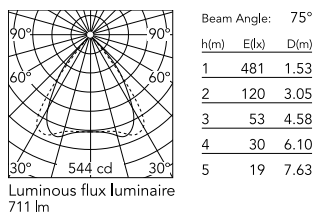

Schematic light drawing

Photometric

Lighting type	Direct
Light distribution	Symmetric
CCT (K)	3500
CRI>	98
McAdam steps (SDCM)	3
Rf fidelity index	97
Rg gamut index	102
LED Life / Failure Ratio	L80B50>60.000h_Tc85°C
Beam angle C0-180 (°)	75
Beam angle C90-270 (°)	75
Extreme cut off	Yes
UGR_L	<16

Electrical

Insulation class	III
Forward voltage (V)	24
LED current (mA)	700
Power supply	Remote
Dimmable	Yes
Power supply type	Dimmable Casambi
Dimming range (%)	1-100
Dimming interface	Remote Dimmable (Dimmer Not Included)