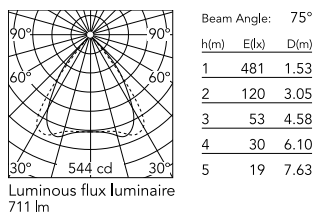

Schematic light drawing

Photometric

Lighting type	Direct
Light distribution	Symmetric
CCT (K)	3500
CRI>	98
McAdam steps (SDCM)	3
Rf fidelity index	97
Rg gamut index	102
LED Life / Failure Ratio	L80B50>60.000h_Tc85°C
Beam angle C0-180 (°)	76
Beam angle C90-270 (°)	76
Extreme cut off	Yes
UGR_L	<16

Electrical

Insulation class	III
Forward voltage (V)	24
LED current (mA)	700
Power supply	Remote
Dimmable	Yes
Power supply type	Dimmable Casambi
Dimming range (%)	1-100
Dimming interface	Remote Dimmable (Dimmer Not Included)