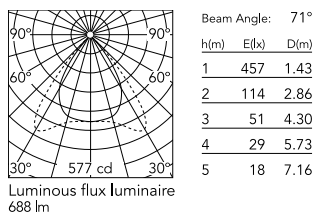

Physical

Colour	Aluminized Silver
Orientation	Fixed
Rotation (°)	360
Net weight (kg)	0.6
IP internal	20
IP external	20

Download

Mounting instructions [↓ PDF](#)

Photometric Files

LDT / IES [↓ ZIP](#)

Technical Drawings

2D [↓ ZIP](#)

3D [↓ ZIP](#)

Schematic light drawing

Photometric

Lighting type	Direct
Light distribution	Asymmetric
CCT (K)	3500
CRI>	98
McAdam steps (SDCM)	3
Rf fidelity index	97
Rg gamut index	102
LED Life / Failure Ratio	L80B50>60.000h_Tc85°C
Beam angle C0-180 (°)	71
Beam angle C90-270 (°)	82
Extreme cut off	Yes
UGR _L	<16