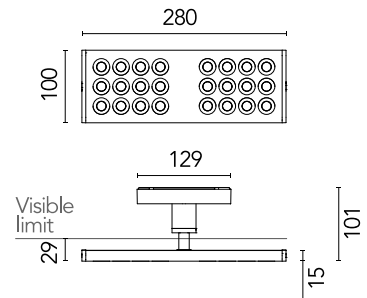

Luminaire for use on The Running Magnet system. High-quality colour rendering Full Spectrum light source. This can rotate by 360° on the axis of its rear arm to reach any position relative to the track (from parallel to perpendicular). UGR<19. EN12464 - cd/m² @ 65°<3000 compliant. Casambi, maximum distance between fixtures: 50m.

Are you a professional and your project needs consulting and support?

[BOOK AN APPOINTMENT](#)