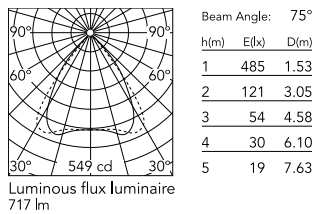

### Photometric Files

LDT / IES [↓ ZIP](#)

## Schematic light drawing