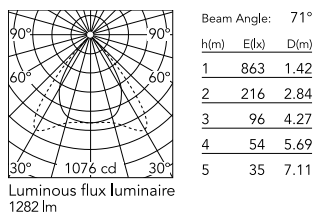

Schematic light drawing

Photometric

Lighting type	Direct
Light distribution	Asymmetric
CCT (K)	3000
CRI>	90
McAdam steps (SDCM)	3
Rf fidelity index	87
Rg gamut index	103
LED Life / Failure Ratio	L80B50>60.000h_Tc85°C
Beam angle C0-180 (°)	72
Beam angle C90-270 (°)	82
Extreme cut off	Yes
UGR_L	<16

Electrical

Insulation class	III
Forward voltage (V)	24
LED current (mA)	900
Power supply	Remote
Dimmable	Yes
Power supply type	Dimmable Casambi
Dimming range (%)	1-100
Dimming interface	Remote Dimmable (Dimmer Not Included)