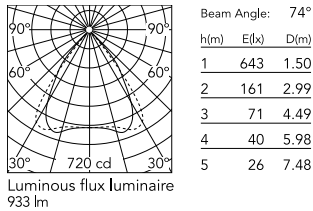

Schematic light drawing

Photometric

Lighting type	Direct
Light distribution	Symmetric
CCT (K)	3000
CRI>	98
McAdam steps (SDCM)	3
Rf fidelity index	97
Rg gamut index	101
LED Life / Failure Ratio	L80B50>60.000h_Tc85°C
Beam angle C0-180 (°)	74
Beam angle C90-270 (°)	74
Extreme cut off	Yes
UGR_L	<16

Electrical

Insulation class	III
Forward voltage (V)	24
LED current (mA)	900
Power supply	Remote
Dimmable	Yes
Power supply type	Dimmable DALI 2
Dimming range (%)	10-100
Dimming interface	Remote Dimmable (Dimmer Not Included)