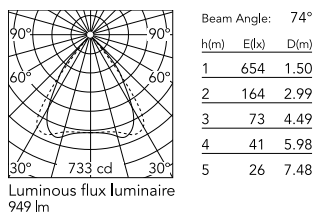

Physical

| | |
|-----------------|-------------------|
| Colour | Aluminized Silver |
| Orientation | Fixed |
| Rotation (°) | 360 |
| Net weight (kg) | 0.82 |
| IP internal | 20 |
| IP external | 20 |

Photometric

| | |
|--------------------------|-----------------------|
| Lighting type | Direct |
| Light distribution | Symmetric |
| CCT (K) | 4000 |
| CRI> | 98 |
| McAdam steps (SDCM) | 3 |
| Rf fidelity index | 97 |
| Rg gamut index | 101 |
| LED Life / Failure Ratio | L80B50>60.000h_Tc85°C |
| Beam angle C0-180 (°) | 74 |
| Beam angle C90-270 (°) | 74 |
| Extreme cut off | Yes |
| UGR _L | <16 |