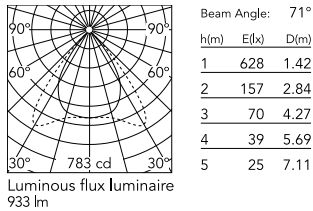

Physical

| | |
|-----------------|-------------------|
| Colour | Aluminized Silver |
| Orientation | Fixed |
| Rotation (°) | 360 |
| Net weight (kg) | 0.82 |
| IP internal | 20 |
| IP external | 20 |

Download

Mounting instructions [↓ PDF](#)

Photometric Files

LDT / IES [↓ ZIP](#)

Technical Drawings

2D [↓ ZIP](#)

3D [↓ ZIP](#)

Schematic light drawing

Photometric

| | |
|--------------------------|-----------------------|
| Lighting type | Direct |
| Light distribution | Asymmetric |
| CCT (K) | 4000 |
| CRI> | 98 |
| McAdam steps (SDCM) | 3 |
| Rf fidelity index | 97 |
| Rg gamut index | 101 |
| LED Life / Failure Ratio | L80B50>60.000h_Tc85°C |
| Beam angle C0-180 (°) | 71 |
| Beam angle C90-270 (°) | 82 |
| Extreme cut off | Yes |
| UGR _L | <16 |