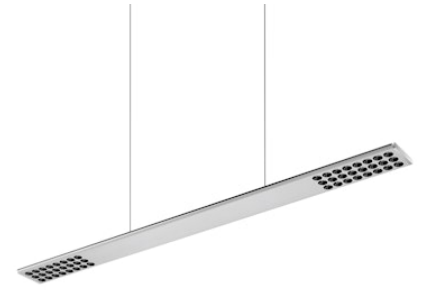

## Workmates Suspension Up&Down High Efficiency Dali

Designed by FLOS Architectural, 2023

49W - 6536lm - 4000K - CRI> 90 - Beam° 66

Suspension luminaire. Up&Down emission. High-efficiency light source. Driver not included (accessory kit for remote or surface driver). For Non Dimming models, you can configure the Up&Down luminous flux in 70/30 and 40/60 ratios (select the accessory kit for the driver concerned). Adjustable suspension height. Mechanical union module available for modular lines for various units. UGR<19. EN12464 - cd/m<sup>2</sup> @ 65°<3000 compliant. Casambi, maximum distance between fixtures: 50m.

### Main specifications

Environments	Indoor dry location
Light source type	LED
Light sources included	yes
LED type	Top LED
Number of lamps	1
Power (W)	49
Source flux (lm)	7818
Lumen Output (lm)	6536