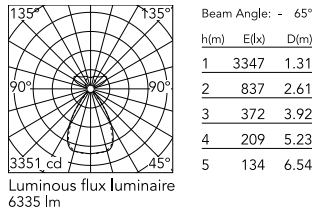

Physical

Colour	White
Cord colour	White
Net weight (kg)	2.09
IP internal	20

Download

Mounting instructions [↓ PDF](#)

Photometric Files

LDT / IES [↓ ZIP](#)

Technical Drawings

2D [↓ ZIP](#)

3D [↓ ZIP](#)

Ecodesign and Energy Labelling

 Replaceable (LED only) light source by a professional

 Replaceable control gear by a professional

Schematic light drawing

Photometric

Lighting type	Total
Light distribution	Symmetric
CCT (K)	4000
CRI>	90
Rf fidelity index	89
Rg gamut index	98
LED Life / Failure Ratio	L80B50>60.000h_Tc85°C
Beam angle C0-180 (°)	66
Beam angle C90-270 (°)	65
Extreme cut off	Yes
UGR _L	<16