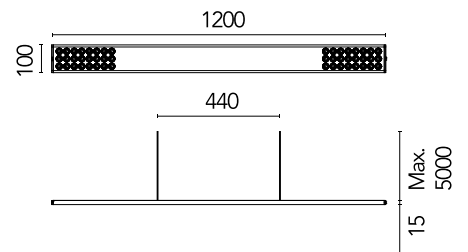

FLOS

05.5882.40.DA White

Workmates Suspension Up&Down High Efficiency Dali

Designed by FLOS Architectural, 2023

49W - 6335lm - 4000K - CRI> 90 - Beam° 66

Suspension luminaire. Up&Down emission. High-efficiency light source. Driver not included (accessory kit for remote or surface driver). For Non Dimming models, you can configure the Up&Down luminous flux in 70/30 and 40/60 ratios (select the accessory kit for the driver concerned). Adjustable suspension height. Mechanical union module available for modular lines for various units. UGR<19. EN12464 - cd/m² @ 65°<3000 compliant. Casambi, maximum distance between fixtures: 50m.

Are you a professional and your project needs consulting and support?

[BOOK AN APPOINTMENT](#)

Main specifications

Environments	Indoor dry location
Light source type	LED
Light sources included	yes
LED type	Top LED
Number of lamps	1
Power (W)	49
Source flux (lm)	7818
Lumen Output (lm)	6335

Physical

Colour	White
Cord colour	White
Net weight (kg)	2.09
IP internal	20

Download

Mounting instructions [↓ PDF](#)

Photometric Files

LDT / IES [↓ ZIP](#)

Technical Drawings

2D [↓ ZIP](#)

3D [↓ ZIP](#)

Ecodesign and Energy Labelling

 Replaceable (LED only) light source by a professional

 Replaceable control gear by a professional

Schematic light drawing

Photometric

Lighting type	Total
Light distribution	Symmetric
CCT (K)	4000
CRI>	90
Rf fidelity index	89
Rg gamut index	98
LED Life / Failure Ratio	L80B50>60.000h_Tc85°C
Beam angle C0-180 (°)	66
Beam angle C90-270 (°)	65
Extreme cut off	Yes
UGR _L	<16