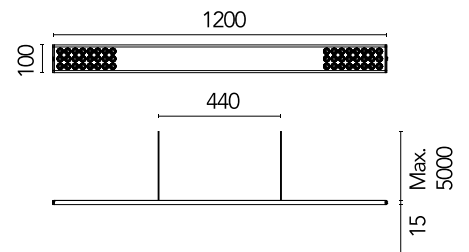

FLOS

05.5882.14.DA Black

Workmates Suspension Up&Down High Efficiency Dali

Designed by FLOS Architectural, 2023

49W - 6335lm - 4000K - CRI> 90 - Beam° 66

Suspension luminaire. Up&Down emission. High-efficiency light source. Driver not included (accessory kit for remote or surface driver). For Non Dimming models, you can configure the Up&Down luminous flux in 70/30 and 40/60 ratios (select the accessory kit for the driver concerned). Adjustable suspension height. Mechanical union module available for modular lines for various units. UGR<19. EN12464 - cd/m² @ 65°<3000 compliant. Casambi, maximum distance between fixtures: 50m.

Are you a professional and your project needs consulting and support?

[BOOK AN APPOINTMENT](#)

Main specifications

Environments	Indoor dry location
Light source type	LED
Light sources included	yes
LED type	Top LED
Number of lamps	1
Power (W)	49
Source flux (lm)	7818
Lumen Output (lm)	6335

Physical

Colour	Black
Cord colour	Black
Net weight (kg)	2.09
IP internal	20

Download

[Mounting instructions](#) PDF

Photometric Files

[LDT / IES](#) ZIP

Technical Drawings

[2D](#) ZIP

[3D](#) ZIP

Ecodesign and Energy Labelling

Replaceable (LED only) light source by a professional

Replaceable control gear by a professional

Schematic light drawing

Photometric

Lighting type	Total
Light distribution	Symmetric
CCT (K)	4000
CRI>	90
Rf fidelity index	89
Rg gamut index	98
LED Life / Failure Ratio	L80B50>60.000h_Tc85°C
Beam angle C0-180 (°)	66
Beam angle C90-270 (°)	65
Extreme cut off	Yes
UGR _L	<16