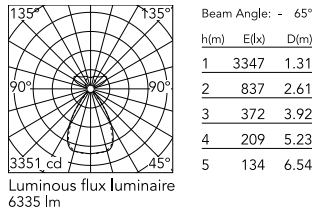

Physical

Colour	Black
Cord colour	Black
Net weight (kg)	2.09
IP internal	20

Download

[Mounting instructions](#) PDF

Photometric Files

[LDT / IES](#) ZIP

Technical Drawings

[2D](#) ZIP

[3D](#) ZIP

Ecodesign and Energy Labelling

Replaceable (LED only) light source by a professional

Replaceable control gear by a professional

Schematic light drawing

Photometric

Lighting type	Total
Light distribution	Symmetric
CCT (K)	4000
CRI>	90
Rf fidelity index	89
Rg gamut index	98
LED Life / Failure Ratio	L80B50>60.000h_Tc85°C
Beam angle C0-180 (°)	66
Beam angle C90-270 (°)	65
Extreme cut off	Yes
UGR _L	<16