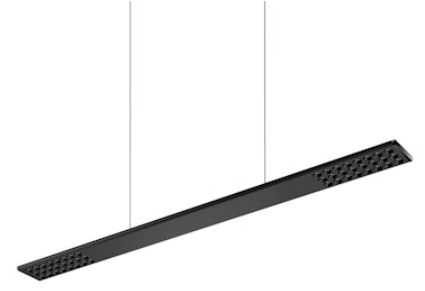

FLOS

05.5882.14.DA Black

Workmates Suspension Up&Down High Efficiency Dali

Designed by FLOS Architectural, 2023

49W - 6335lm - 4000K - CRI> 90 - Beam° 66

Suspension luminaire. Up&Down emission. High-efficiency light source. Driver not included (accessory kit for remote or surface driver). For Non Dimming models, you can configure the Up&Down luminous flux in 70/30 and 40/60 ratios (select the accessory kit for the driver concerned). Adjustable suspension height. Mechanical union module available for modular lines for various units. UGR<19. EN12464 - cd/m² @ 65°<3000 compliant. Casambi, maximum distance between fixtures: 50m.

Are you a professional and your project needs consulting and support?

[BOOK AN APPOINTMENT](#)

Main specifications

Environments	Indoor dry location
Light source type	LED
Light sources included	yes
LED type	Top LED
Number of lamps	1
Power (W)	49
Source flux (lm)	7818
Lumen Output (lm)	6335