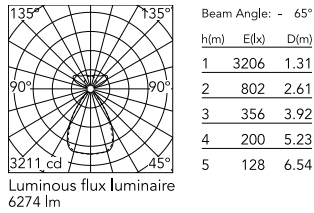

Physical

Colour	Anodized Silver
Cord colour	Transparent
Net weight (kg)	2.09
IP internal	20

Download

Mounting instructions [↓ PDF](#)

Photometric Files

LDT / IES [↓ ZIP](#)

Technical Drawings

2D [↓ ZIP](#)

3D [↓ ZIP](#)

Ecodesign and Energy Labelling

 Replaceable (LED only) light source by a professional

 Replaceable control gear by a professional

Schematic light drawing

Photometric

Lighting type	Total
Light distribution	Symmetric
CCT (K)	3500
CRI>	90
Rf fidelity index	89
Rg gamut index	106
LED Life / Failure Ratio	L80B50>60.000h_Tc85°C
Beam angle C0-180 (°)	66
Beam angle C90-270 (°)	65
Extreme cut off	Yes
UGR _L	<16