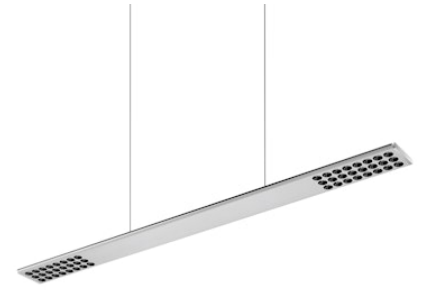

FLOS

05.5881.AP.DA Anodized Silver

Workmates Suspension Up&Down High Efficiency Dali

Designed by FLOS Architectural, 2023

49W - 6274lm - 3500K - CRI> 90 - Beam° 66

Suspension luminaire. Up&Down emission. High-efficiency light source. Driver not included (accessory kit for remote or surface driver). For Non Dimming models, you can configure the Up&Down luminous flux in 70/30 and 40/60 ratios (select the accessory kit for the driver concerned). Adjustable suspension height. Mechanical union module available for modular lines for various units. UGR<19. EN12464 - cd/m² @ 65°<3000 compliant. Casambi, maximum distance between fixtures: 50m.

Are you a professional and your project needs consulting and support?

[BOOK AN APPOINTMENT](#)

Main specifications

Environments	Indoor dry location
Light source type	LED
Light sources included	yes
LED type	Top LED
Number of lamps	1
Power (W)	49
Source flux (lm)	7556
Lumen Output (lm)	6274

Physical

Colour	Anodized Silver
Cord colour	Transparent
Net weight (kg)	2.09
IP internal	20

Download

Mounting instructions [↓ PDF](#)

Photometric Files

LDT / IES [↓ ZIP](#)

Technical Drawings

2D [↓ ZIP](#)

3D [↓ ZIP](#)

Ecodesign and Energy Labelling

 Replaceable (LED only) light source by a professional

 Replaceable control gear by a professional

Schematic light drawing

Photometric

Lighting type	Total
Light distribution	Symmetric
CCT (K)	3500
CRI>	90
Rf fidelity index	89
Rg gamut index	106
LED Life / Failure Ratio	L80B50>60.000h_Tc85°C
Beam angle C0-180 (°)	66
Beam angle C90-270 (°)	65
Extreme cut off	Yes
UGR _L	<16