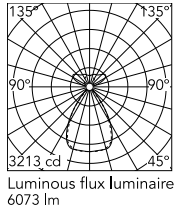

Physical

Colour	All White
Cord colour	White
Net weight (kg)	2.09
IP internal	20

Download

Mounting instructions [↓ PDF](#)

Photometric Files

LDT / IES [↓ ZIP](#)

Technical Drawings

2D [↓ ZIP](#)

3D [↓ ZIP](#)

Ecodesign and Energy Labelling

 Replaceable (LED only) light source by a professional

 Replaceable control gear by a professional

Schematic light drawing

Beam Angle: - 65°

h(m)	E(lx)	D(m)
1	3208	1.31
2	802	2.61
3	356	3.92
4	201	5.23
5	128	6.54

Photometric

Lighting type	Total
Light distribution	Symmetric
CCT (K)	3500
CRI>	90
Rf fidelity index	89
Rg gamut index	106
LED Life / Failure Ratio	L80B50>60.000h_Tc85°C
Beam angle C0-180 (°)	66
Beam angle C90-270 (°)	65
Extreme cut off	Yes
UGR _L	<16