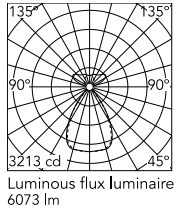

Physical

Colour	White
Cord colour	White
Net weight (kg)	2.09
IP internal	20

Download

Mounting instructions [↓ PDF](#)

Photometric Files

LDT / IES [↓ ZIP](#)

Technical Drawings

2D [↓ ZIP](#)

3D [↓ ZIP](#)

Ecodesign and Energy Labelling

 Replaceable (LED only) light source by a professional

 Replaceable control gear by a professional

Schematic light drawing

Beam Angle: - 65°

h(m)	E(lx)	D(m)
1	3208	1.31
2	802	2.61
3	356	3.92
4	201	5.23
5	128	6.54

Photometric

Lighting type	Total
Light distribution	Symmetric
CCT (K)	3500
CRI>	90
Rf fidelity index	89
Rg gamut index	106
LED Life / Failure Ratio	L80B50>60.000h_Tc85°C
Beam angle C0-180 (°)	66
Beam angle C90-270 (°)	65
Extreme cut off	Yes
UGR _L	<16