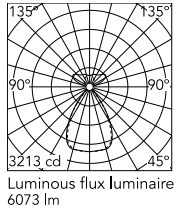

Physical

Colour	Black
Cord colour	Black
Net weight (kg)	2.09
IP internal	20

Download

Mounting instructions [↓ PDF](#)

Photometric Files

LDT / IES [↓ ZIP](#)

Technical Drawings

2D [↓ ZIP](#)

3D [↓ ZIP](#)

Ecodesign and Energy Labelling

 Replaceable (LED only) light source by a professional

 Replaceable control gear by a professional

Schematic light drawing

h(m)	E(lx)	D(m)
1	3208	1.31
2	802	2.61
3	356	3.92
4	201	5.23
5	128	6.54

Photometric

Lighting type	Total
Light distribution	Symmetric
CCT (K)	3500
CRI>	90
Rf fidelity index	89
Rg gamut index	106
LED Life / Failure Ratio	L80B50>60.000h_Tc85°C
Beam angle C0-180 (°)	66
Beam angle C90-270 (°)	65
Extreme cut off	Yes
UGR _L	<16