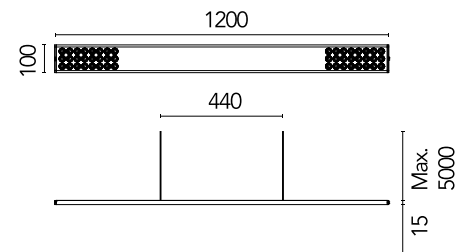

FLOS

05.5881.14.DA Black

Workmates Suspension Up&Down High Efficiency Dali

Designed by FLOS Architectural, 2023

49W - 6073lm - 3500K - CRI> 90 - Beam° 66

Suspension luminaire. Up&Down emission. High-efficiency light source. Driver not included (accessory kit for remote or surface driver). For Non Dimming models, you can configure the Up&Down luminous flux in 70/30 and 40/60 ratios (select the accessory kit for the driver concerned). Adjustable suspension height. Mechanical union module available for modular lines for various units. UGR<19. EN12464 - cd/m² @ 65°<3000 compliant. Casambi, maximum distance between fixtures: 50m.

Are you a professional and your project needs consulting and support?

[BOOK AN APPOINTMENT](#)

Main specifications

Environments	Indoor dry location
Light source type	LED
Light sources included	yes
LED type	Top LED
Number of lamps	1
Power (W)	49
Source flux (lm)	7556
Lumen Output (lm)	6073

Physical

Colour	Black
Cord colour	Black
Net weight (kg)	2.09
IP internal	20

Download

Mounting instructions [↓ PDF](#)

Photometric Files

LDT / IES [↓ ZIP](#)

Technical Drawings

2D [↓ ZIP](#)

Photometric

Lighting type	Total
Light distribution	Symmetric
CCT (K)	3500
CRI>	90
Rf fidelity index	89
Rg gamut index	106
LED Life / Failure Ratio	L80B50>60.000h_Tc85°C
Beam angle C0-180 (°)	66
Beam angle C90-270 (°)	65
Extreme cut off	Yes
UGR _L	<16