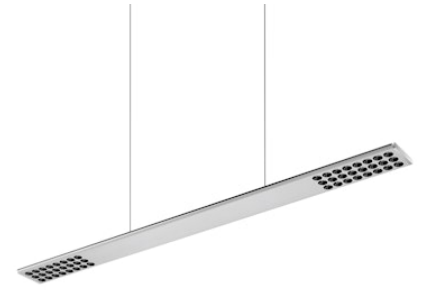

FLOS

05.5880.AP.DA Anodized Silver

Workmates Suspension Up&Down High Efficiency Dali

Designed by FLOS Architectural, 2023

49W - 6167lm - 3000K - CRI> 90 - Beam° 66

Suspension luminaire. Up&Down emission. High-efficiency light source. Driver not included (accessory kit for remote or surface driver). For Non Dimming models, you can configure the Up&Down luminous flux in 70/30 and 40/60 ratios (select the accessory kit for the driver concerned). Adjustable suspension height. Mechanical union module available for modular lines for various units. UGR<19. EN12464 - cd/m² @ 65°<3000 compliant. Casambi, maximum distance between fixtures: 50m.

Are you a professional and your project needs consulting and support?

[BOOK AN APPOINTMENT](#)

Main specifications

Environments	Indoor dry location
Light source type	LED
Light sources included	yes
LED type	Top LED
Number of lamps	1
Power (W)	49
Source flux (lm)	7449
Lumen Output (lm)	6167

Physical

Colour	Anodized Silver
Cord colour	Transparent
Net weight (kg)	2.09
IP internal	20

Download

Mounting instructions [↓ PDF](#)

Photometric Files

LDT / IES [↓ ZIP](#)

Technical Drawings

2D [↓ ZIP](#)

3D [↓ ZIP](#)

Ecodesign and Energy Labelling

 Replaceable (LED only) light source by a professional

 Replaceable control gear by a professional

Schematic light drawing

Photometric

Lighting type	Total
Light distribution	Symmetric
CCT (K)	3000
CRI>	90
Rf fidelity index	89
Rg gamut index	103
LED Life / Failure Ratio	L80B50>60.000h_Tc85°C
Beam angle C0-180 (°)	66
Beam angle C90-270 (°)	65
Extreme cut off	Yes
UGR _L	<16