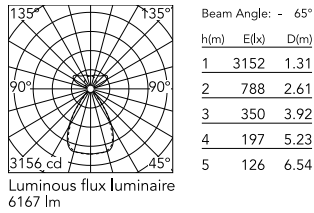

Physical

Colour	Anodized Silver
Cord colour	Transparent
Net weight (kg)	2.09
IP internal	20

Download

Mounting instructions [↓ PDF](#)

Photometric Files

LDT / IES [↓ ZIP](#)

Technical Drawings

2D [↓ ZIP](#)

3D [↓ ZIP](#)

Ecodesign and Energy Labelling

 Replaceable (LED only) light source by a professional

 Replaceable control gear by a professional

Schematic light drawing

Photometric

Lighting type	Total
Light distribution	Symmetric
CCT (K)	3000
CRI>	90
Rf fidelity index	89
Rg gamut index	103
LED Life / Failure Ratio	L80B50>60.000h_Tc85°C
Beam angle C0-180 (°)	66
Beam angle C90-270 (°)	65
Extreme cut off	Yes
UGR _L	<16