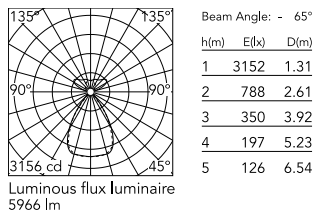

Physical

Colour	Black
Cord colour	Black
Net weight (kg)	2.09
IP internal	20

Download

Mounting instructions [↓ PDF](#)

Photometric Files

LDT / IES [↓ ZIP](#)

Technical Drawings

2D [↓ ZIP](#)

3D [↓ ZIP](#)

Ecodesign and Energy Labelling

 Replaceable (LED only) light source by a professional

 Replaceable control gear by a professional

Schematic light drawing

Photometric

Lighting type	Total
Light distribution	Symmetric
CCT (K)	3000
CRI>	90
Rf fidelity index	89
Rg gamut index	103
LED Life / Failure Ratio	L80B50>60.000h_Tc85°C
Beam angle C0-180 (°)	66
Beam angle C90-270 (°)	65
Extreme cut off	Yes
UGR _L	<16