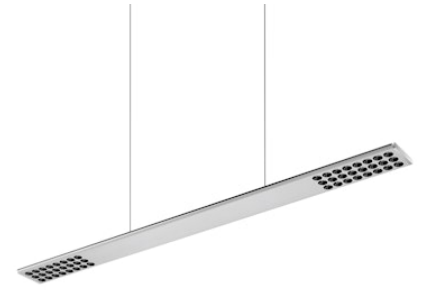

FLOS

05.5882.AP.CB Anodized Silver

Workmates Suspension Up&Down High Efficiency Casambi

Designed by FLOS Architectural, 2023

47.5W - 6536lm - 4000K - CRI> 90 - Beam° 66

Suspension luminaire. Up&Down emission. High-efficiency light source. Driver not included (accessory kit for remote or surface driver). For Non Dimming models, you can configure the Up&Down luminous flux in 70/30 and 40/60 ratios (select the accessory kit for the driver concerned). Adjustable suspension height. Mechanical union module available for modular lines for various units. UGR<19. EN12464 - cd/m² @ 65°<3000 compliant. Casambi, maximum distance between fixtures: 50m.

Are you a professional and your project needs consulting and support?

[BOOK AN APPOINTMENT](#)

Main specifications

Environments	Indoor dry location
Light source type	LED
Light sources included	yes
LED type	Top LED
Number of lamps	1
Power (W)	47.5
Source flux (lm)	7818
Lumen Output (lm)	6536

Physical

Colour	Anodized Silver
Cord colour	Transparent
Net weight (kg)	2.09
IP internal	20

Download

Mounting instructions [↓ PDF](#)

Photometric Files

LDT / IES [↓ ZIP](#)

Technical Drawings

2D [↓ ZIP](#)

3D [↓ ZIP](#)

Ecodesign and Energy Labelling

 Replaceable (LED only) light source by a professional

 Replaceable control gear by a professional

Schematic light drawing

Photometric

Lighting type	Total
Light distribution	Symmetric
CCT (K)	4000
CRI>	90
Rf fidelity index	89
Rg gamut index	98
LED Life / Failure Ratio	L80B50>60.000h_Tc85°C
Beam angle C0-180 (°)	66
Beam angle C90-270 (°)	65
Extreme cut off	Yes
UGR _L	<16