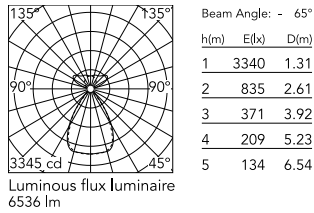

Physical

Colour	Anodized Silver
Cord colour	Transparent
Net weight (kg)	2.09
IP internal	20

Download

Mounting instructions [↓ PDF](#)

Photometric Files

LDT / IES [↓ ZIP](#)

Technical Drawings

2D [↓ ZIP](#)

3D [↓ ZIP](#)

Ecodesign and Energy Labelling

 Replaceable (LED only) light source by a professional

 Replaceable control gear by a professional

Schematic light drawing

Photometric

Lighting type	Total
Light distribution	Symmetric
CCT (K)	4000
CRI>	90
Rf fidelity index	89
Rg gamut index	98
LED Life / Failure Ratio	L80B50>60.000h_Tc85°C
Beam angle C0-180 (°)	66
Beam angle C90-270 (°)	65
Extreme cut off	Yes
UGR _L	<16