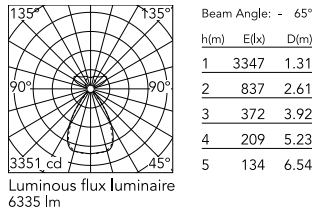

Physical

Colour	All White
Cord colour	White
Net weight (kg)	2.09
IP internal	20

Download

Mounting instructions [↓ PDF](#)

Photometric Files

LDT / IES [↓ ZIP](#)

Technical Drawings

2D [↓ ZIP](#)

3D [↓ ZIP](#)

Ecodesign and Energy Labelling

 Replaceable (LED only) light source by a professional

 Replaceable control gear by a professional

Schematic light drawing

Photometric

Lighting type	Total
Light distribution	Symmetric
CCT (K)	4000
CRI>	90
Rf fidelity index	89
Rg gamut index	98
LED Life / Failure Ratio	L80B50>60.000h_Tc85°C
Beam angle C0-180 (°)	66
Beam angle C90-270 (°)	65
Extreme cut off	Yes
UGR _L	<16