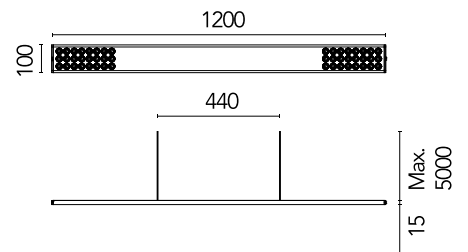

FLOS

05.5882.40.C6 All White

Workmates Suspension Up&Down High Efficiency Casambi

Designed by FLOS Architectural, 2023

47.5W - 6680lm - 4000K - CRI> 90 - Beam° 66

Suspension luminaire. Up&Down emission. High-efficiency light source. Driver not included (accessory kit for remote or surface driver). For Non Dimming models, you can configure the Up&Down luminous flux in 70/30 and 40/60 ratios (select the accessory kit for the driver concerned). Adjustable suspension height. Mechanical union module available for modular lines for various units. UGR<19. EN12464 - cd/m² @ 65°<3000 compliant. Casambi, maximum distance between fixtures: 50m.

Are you a professional and your project needs consulting and support?

[BOOK AN APPOINTMENT](#)

Main specifications

Environments	Indoor dry location
Light source type	LED
Light sources included	yes
LED type	Top LED
Number of lamps	1
Power (W)	47.5
Source flux (lm)	7818
Lumen Output (lm)	6680

Physical

Colour	All White
Cord colour	White
Net weight (kg)	2.09
IP internal	20

Download

Mounting instructions [↓ PDF](#)

Photometric Files

LDT / IES [↓ ZIP](#)

Technical Drawings

2D [↓ ZIP](#)

3D [↓ ZIP](#)

Ecodesign and Energy Labelling

 Replaceable (LED only) light source by a professional

 Replaceable control gear by a professional

Schematic light drawing

Photometric

Lighting type	Total
Light distribution	Symmetric
CCT (K)	4000
CRI>	90
Rf fidelity index	89
Rg gamut index	98
LED Life / Failure Ratio	L80B50>60.000h_Tc85°C
Beam angle C0-180 (°)	66
Beam angle C90-270 (°)	65
Extreme cut off	Yes
UGR _L	<16