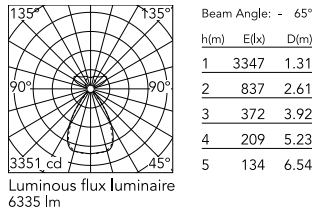

Physical

Colour	Black
Cord colour	Black
Net weight (kg)	2.09
IP internal	20

Download

Mounting instructions [↓ PDF](#)

Photometric Files

LDT / IES [↓ ZIP](#)

Technical Drawings

2D [↓ ZIP](#)

3D [↓ ZIP](#)

Ecodesign and Energy Labelling

 Replaceable (LED only) light source by a professional

 Replaceable control gear by a professional

Schematic light drawing

Photometric

Lighting type	Total
Light distribution	Symmetric
CCT (K)	4000
CRI>	90
Rf fidelity index	89
Rg gamut index	98
LED Life / Failure Ratio	L80B50>60.000h_Tc85°C
Beam angle C0-180 (°)	66
Beam angle C90-270 (°)	65
Extreme cut off	Yes
UGR _L	<16