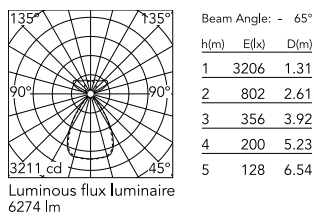

Physical

Colour	Anodized Silver
Cord colour	Transparent
Net weight (kg)	2.09
IP internal	20

Download

Mounting instructions [↓ PDF](#)

Photometric Files

LDT / IES [↓ ZIP](#)

Technical Drawings

2D [↓ ZIP](#)

3D [↓ ZIP](#)

Ecodesign and Energy Labelling

 Replaceable (LED only) light source by a professional

 Replaceable control gear by a professional

Schematic light drawing

Photometric

Lighting type	Total
Light distribution	Symmetric
CCT (K)	3500
CRI>	90
Rf fidelity index	89
Rg gamut index	106
LED Life / Failure Ratio	L80B50>60.000h_Tc85°C
Beam angle C0-180 (°)	66
Beam angle C90-270 (°)	65
Extreme cut off	Yes
UGR _L	<16