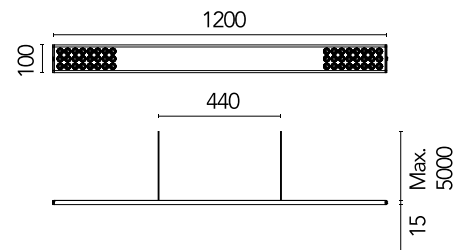

FLOS

05.5881.40.CB White

Workmates Suspension Up&Down High Efficiency Casambi

Designed by FLOS Architectural, 2023

47.5W - 6073lm - 3500K - CRI> 90 - Beam° 66

Suspension luminaire. Up&Down emission. High-efficiency light source. Driver not included (accessory kit for remote or surface driver). For Non Dimming models, you can configure the Up&Down luminous flux in 70/30 and 40/60 ratios (select the accessory kit for the driver concerned). Adjustable suspension height. Mechanical union module available for modular lines for various units. UGR<19. EN12464 - cd/m² @ 65°<3000 compliant. Casambi, maximum distance between fixtures: 50m.

Are you a professional and your project needs consulting and support?

[BOOK AN APPOINTMENT](#)

Main specifications

Environments	Indoor dry location
Light source type	LED
Light sources included	yes
LED type	Top LED
Number of lamps	1
Power (W)	47.5
Source flux (lm)	7556
Lumen Output (lm)	6073

Physical

Colour	White
Cord colour	White
Net weight (kg)	2.09
IP internal	20

Download

Mounting instructions [↓ PDF](#)

Photometric Files

LDT / IES [↓ ZIP](#)

Technical Drawings

2D [↓ ZIP](#)

3D [↓ ZIP](#)

Ecodesign and Energy Labelling

 Replaceable (LED only) light source by a professional

 Replaceable control gear by a professional

Schematic light drawing

Photometric

Lighting type	Total
Light distribution	Symmetric
CCT (K)	3500
CRI>	90
Rf fidelity index	89
Rg gamut index	106
LED Life / Failure Ratio	L80B50>60.000h_Tc85°C
Beam angle C0-180 (°)	66
Beam angle C90-270 (°)	65
Extreme cut off	Yes
UGR _L	<16