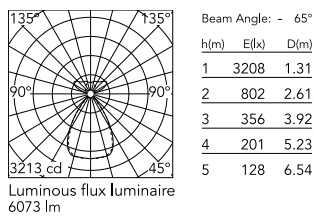

Physical

Colour	White
Cord colour	White
Net weight (kg)	2.09
IP internal	20

Download

Mounting instructions [↓ PDF](#)

Photometric Files

LDT / IES [↓ ZIP](#)

Technical Drawings

2D [↓ ZIP](#)

3D [↓ ZIP](#)

Ecodesign and Energy Labelling

 Replaceable (LED only) light source by a professional

 Replaceable control gear by a professional

Schematic light drawing

Photometric

Lighting type	Total
Light distribution	Symmetric
CCT (K)	3500
CRI>	90
Rf fidelity index	89
Rg gamut index	106
LED Life / Failure Ratio	L80B50>60.000h_Tc85°C
Beam angle C0-180 (°)	66
Beam angle C90-270 (°)	65
Extreme cut off	Yes
UGR _L	<16