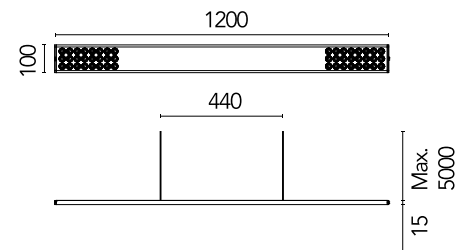

FLOS

05.5881.40.C6 All White

Workmates Suspension Up&Down High Efficiency Casambi

Designed by FLOS Architectural, 2023

47.5W - 6418lm - 3500K - CRI> 90 - Beam° 66

Suspension luminaire. Up&Down emission. High-efficiency light source. Driver not included (accessory kit for remote or surface driver). For Non Dimming models, you can configure the Up&Down luminous flux in 70/30 and 40/60 ratios (select the accessory kit for the driver concerned). Adjustable suspension height. Mechanical union module available for modular lines for various units. UGR<19. EN12464 - cd/m² @ 65°<3000 compliant. Casambi, maximum distance between fixtures: 50m.

Are you a professional and your project needs consulting and support?

[BOOK AN APPOINTMENT](#)

Main specifications

Environments	Indoor dry location
Light source type	LED
Light sources included	yes
LED type	Top LED
Number of lamps	1
Power (W)	47.5
Source flux (lm)	7556
Lumen Output (lm)	6418

Physical

Colour	All White
Cord colour	White
Net weight (kg)	2.09
IP internal	20

Download

Mounting instructions [↓ PDF](#)

Photometric Files

LDT / IES [↓ ZIP](#)

Technical Drawings

2D [↓ ZIP](#)

Luminous flux luminaire
6073 lm

Photometric

Lighting type	Total
Light distribution	Symmetric
CCT (K)	3500
CRI>	90
Rf fidelity index	89
Rg gamut index	106
LED Life / Failure Ratio	L80B50>60.000h_Tc85°C
Beam angle C0-180 (°)	66
Beam angle C90-270 (°)	65
Extreme cut off	Yes
UGR _L	<16