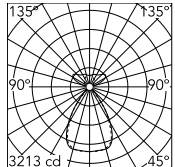

Physical

Colour	All White
Cord colour	White
Net weight (kg)	2.09
IP internal	20

Download

Mounting instructions [↓ PDF](#)

Photometric Files

LDT / IES [↓ ZIP](#)

Technical Drawings

2D [↓ ZIP](#)

3D [↓ ZIP](#)

Ecodesign and Energy Labelling

 Replaceable (LED only) light source by a professional

 Replaceable control gear by a professional

Schematic light drawing

Beam Angle: - 65°

h(m)	E(lx)	D(m)
1	3208	1.31
2	802	2.61
3	356	3.92
4	201	5.23
5	128	6.54

Luminous flux luminaire
6073 lm

Photometric

Lighting type	Total
Light distribution	Symmetric
CCT (K)	3500
CRI>	90
Rf fidelity index	89
Rg gamut index	106
LED Life / Failure Ratio	L80B50>60.000h_Tc85°C
Beam angle C0-180 (°)	66
Beam angle C90-270 (°)	65
Extreme cut off	Yes
UGR _L	<16