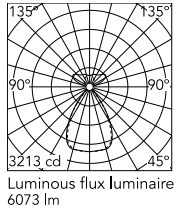

Physical

Colour	Black
Cord colour	Black
Net weight (kg)	2.09
IP internal	20

Download

[Mounting instructions](#)  PDF

Photometric Files

[LDT / IES](#)  ZIP

Technical Drawings

[2D](#)  ZIP

[3D](#)  ZIP

Ecodesign and Energy Labelling

 Replaceable (LED only) light source by a professional

 Replaceable control gear by a professional

Schematic light drawing

Beam Angle: - 65°

h(m)	E(lx)	D(m)
1	3208	1.31
2	802	2.61
3	356	3.92
4	201	5.23
5	128	6.54

Photometric

Lighting type	Total
Light distribution	Symmetric
CCT (K)	3500
CRI>	90
Rf fidelity index	89
Rg gamut index	106
LED Life / Failure Ratio	L80B50>60.000h_Tc85°C
Beam angle C0-180 (°)	66
Beam angle C90-270 (°)	65
Extreme cut off	Yes
UGR _L	<16