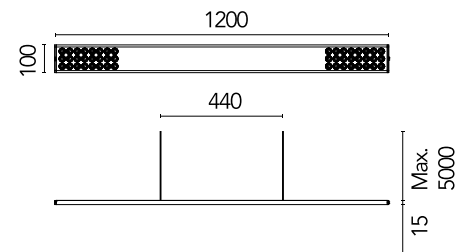

FLOS

05.5881.14.CB Black

Workmates Suspension Up&Down High Efficiency Casambi

Designed by FLOS Architectural, 2023

47.5W - 6073lm - 3500K - CRI> 90 - Beam° 66

Suspension luminaire. Up&Down emission. High-efficiency light source. Driver not included (accessory kit for remote or surface driver). For Non Dimming models, you can configure the Up&Down luminous flux in 70/30 and 40/60 ratios (select the accessory kit for the driver concerned). Adjustable suspension height. Mechanical union module available for modular lines for various units. UGR<19. EN12464 - cd/m² @ 65°<3000 compliant. Casambi, maximum distance between fixtures: 50m.

Are you a professional and your project needs consulting and support?

[BOOK AN APPOINTMENT](#)

Main specifications

Environments	Indoor dry location
Light source type	LED
Light sources included	yes
LED type	Top LED
Number of lamps	1
Power (W)	47.5
Source flux (lm)	7556
Lumen Output (lm)	6073

Physical

Colour	Black
Cord colour	Black
Net weight (kg)	2.09
IP internal	20

Download

[Mounting instructions](#)  PDF

Photometric Files

[LDT / IES](#)  ZIP

Technical Drawings

[2D](#)  ZIP

Photometric

Lighting type	Total
Light distribution	Symmetric
CCT (K)	3500
CRI>	90
Rf fidelity index	89
Rg gamut index	106
LED Life / Failure Ratio	L80B50>60.000h_Tc85°C
Beam angle C0-180 (°)	66
Beam angle C90-270 (°)	65
Extreme cut off	Yes
UGR _L	<16