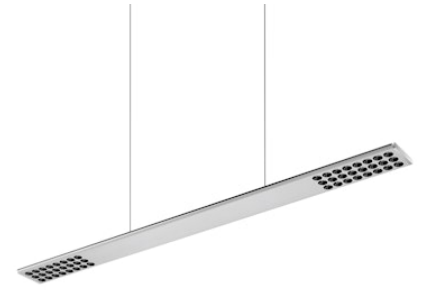

FLOS

05.5880.AP.CB Anodized Silver

Workmates Suspension Up&Down High Efficiency Casambi

Designed by FLOS Architectural, 2023

47.5W - 6167lm - 3000K - CRI> 90 - Beam° 66

Suspension luminaire. Up&Down emission. High-efficiency light source. Driver not included (accessory kit for remote or surface driver). For Non Dimming models, you can configure the Up&Down luminous flux in 70/30 and 40/60 ratios (select the accessory kit for the driver concerned). Adjustable suspension height. Mechanical union module available for modular lines for various units. UGR<19. EN12464 - cd/m² @ 65°<3000 compliant. Casambi, maximum distance between fixtures: 50m.

Are you a professional and your project needs consulting and support?

[BOOK AN APPOINTMENT](#)

Main specifications

Environments	Indoor dry location
Light source type	LED
Light sources included	yes
LED type	Top LED
Number of lamps	1
Power (W)	47.5
Source flux (lm)	7449
Lumen Output (lm)	6167

Physical

Colour	Anodized Silver
Cord colour	Transparent
Net weight (kg)	2.09
IP internal	20

Download

Mounting instructions [↓ PDF](#)

Photometric Files

LDT / IES [↓ ZIP](#)

Technical Drawings

2D [↓ ZIP](#)

3D [↓ ZIP](#)

Ecodesign and Energy Labelling

 Replaceable (LED only) light source by a professional

 Replaceable control gear by a professional

Schematic light drawing

Photometric

Lighting type	Total
Light distribution	Symmetric
CCT (K)	3000
CRI>	90
Rf fidelity index	89
Rg gamut index	103
LED Life / Failure Ratio	L80B50>60.000h_Tc85°C
Beam angle C0-180 (°)	66
Beam angle C90-270 (°)	65
Extreme cut off	Yes
UGR _L	<16